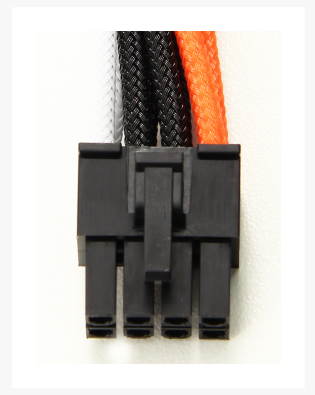

## Short Description

---

After months of development with input from the modding and PC enthusiast community, this premium cable kit features our new ModMesh™ cable sleeving, and is a full replacement cable set compatible with Corsair® RMi & RMx power supplies. These cables are a joy to build with, featuring vivid color, superb pliability, and excellent durability.

## Description

---

After months of development with input from the modding and PC enthusiast community, this premium cable kit features our new ModMesh™ cable sleeving, and is a full replacement cable set compatible with Corsair® RMi & RMx power supplies. These cables are a joy to build with, featuring vivid color, superb pliability, and excellent durability.

New to the Corsair RMi and RMx power supplies are small capacitors on the 24-pin ATX, 4+4 pin EPS, and PCIe cables that enhance voltage regulation and ripple suppression. CableMod smartly places these components on the cables so that they are hidden behind your motherboard tray, maintaining a clean and heatshrink-free look for your rig. What's more, CableMod uses high-quality, 100% solid-state capacitors for peak performance and reliability.

As full replacement cables, these don't add extra length to your existing cables which means less cable length to manage. Featuring a new array of luscious colors, CableMod cables are the perfect way to cap off the perfect PC build.