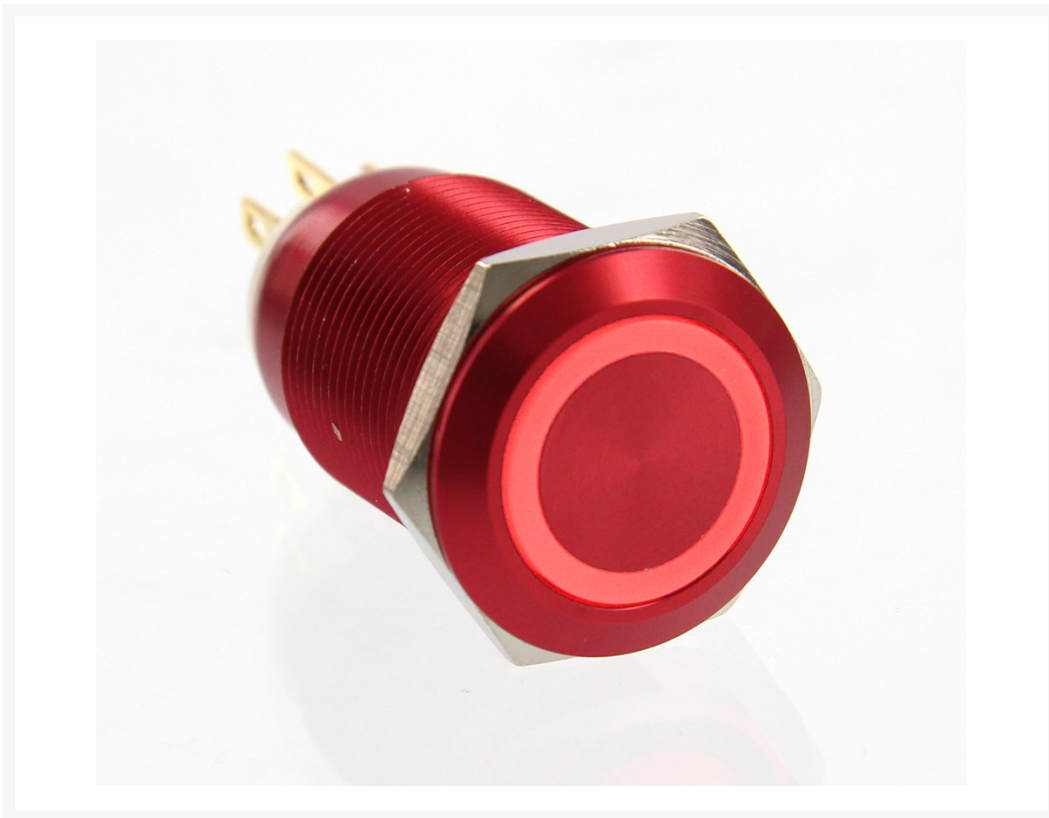

## Short Description

---

These new momentary and on/off switches are ideal switches for modding enthusiasts. When turned on, the ring around the push button illuminates in the specified color. In the case of momentary switches the illumination can always be on.

## Description

---

*All NEW ModMyToys anodized aluminum vandal switches!*

These new momentary and on/off switches are ideal switches for modding enthusiasts. When turned on, the ring around the push button illuminates in the specified color. In the case of momentary switches the illumination can always be on. Easy to install and will fit on a regular 5.25 drive cover or wherever you chose to mount it.

## Features

---

- Install diameter: 19mm
- Switch rating: 3A/250VAC
- Shape: Flat head
- Function: Latching
- Led type: Ring illuminated
- Colors: Red, Blue, Yellow, Green, White, Orange)
- Voltage: 12V (Other voltage can be make to order: 1.8V to 250V)
- Terminal: 6 Pin terminal
- Crust material: stainless steel
- IP rating: IP65/IP67 can make to order
- Temperature: - 40 to 75 Degree

## Specifications

---

- Max. Voltage: 250V
- Max. Current: 3A
- Protection Level: IP65
- Material: Red anodized aluminum
- Install diameter: 19mm
- Shape: Flat head
- Approval: Rohs material
- Function: Latching (Push on, Push off)
- Contact configuration: SPDT (1NO1NC)
- Color: Red Ring illuminated LED
- Voltage: 12V (Other voltage 2.8V to 250v)
- Terminal: 6 Pins Terminal