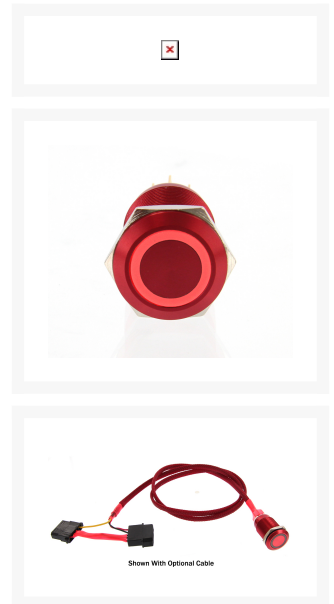

# ModMyToys Anodized Illuminated Switch - 22mm Latching - Red/Red

\$13.95

## Short Description

---

These new momentary and on/off switches are ideal switches for modding enthusiasts. When turned on, the ring around the push button illuminates in the specified color. In the case of momentary switches the illumination can always be on.

## Description

---

*All NEW ModMyToys anodized aluminum vandal switches!*

These new momentary and on/off switches are ideal switches for modding enthusiasts. When turned on, the ring around the push button illuminates in the specified color. In the case of momentary switches the illumination can always be on. Easy to install and will fit on a regular 5.25 drive cover or wherever you chose to mount it.

## Features

---

- Install diameter: 19mm
- Switch rating: 3A/250VAC
- Shape: Flat head
- Function: Latching
- Led type: Ring illuminated
- Colors: Red, Blue, Yellow, Green, White, Orange)
- Voltage: 12V (Other voltage can be make to order: 1.8V to 250V)
- Terminal: 6 Pin terminal
- Crust material: stainless steel
- IP rating: IP65/IP67 can make to order
- Temperature: - 40 to 75 Degree