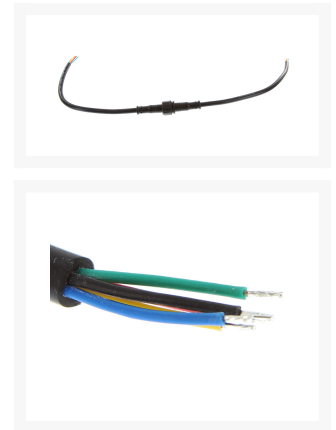

PPCS Waterproof 5-Pin RGB/RGBW Connectors (Male/Female Set)

\$3.99

Product Images

Short Description

PPCS Waterproof 5-Pin RGB Connectors (Male/Female Set). The 5-PIN Waterproof connector for RGB, RGBW LED strips, LED wall-washers, LED underground light, LED rope light, LED belt light, curtain light, twinkle light

and so on. Connect reliable and effective water-proof!

Description

PPCS Waterproof 5-Pin RGB/RGBW Connectors (Male/Female Set).The 5-PIN Waterproof connector for RGB, RGBW LED strips, LED wall-washers, LED underground light, LED rope right, LED belt light, curtain light, twinkle light and so on. Connect reliable and effective water-proof!

Specifications

- Material of external mold:PVC
- Rated voltage:500V
- Rated current:3A
- Waterproofing grade:IP65
- Fireproofing grade:UL94V-0
- The largest size of nut:15MM
- Standard Size: Male (including waterproof head) L = 200mm
- Standard Size: Female (including waterproof head) L = 200mm

Additional Information

Brand	PPCS
SKU	PPCS-RGBW-WPC5
Weight	0.0500
Color	Black
Cable Type	RGB LED Cable
Length	20cm