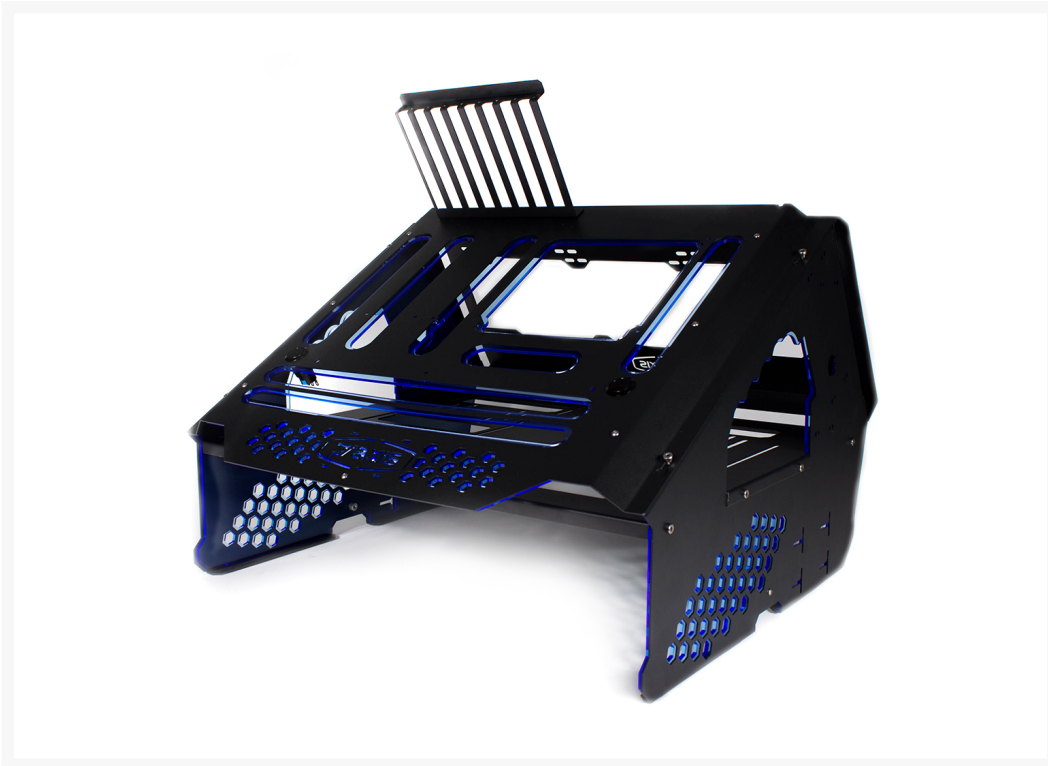

Primochill Praxis Wetbench - Black/UV Blue

\$194.95

Product Images

Short Description

It's in our blood to continuously reassemble and upgrade our precious computers. Unfortunately, we are often constrained by the housing in which our hardware lives. Rest assured. Introducing the Praxis Wetbench. A testbench that blurs the boundary between form and function.

Description

It's in our blood to continuously reassemble and upgrade our precious computers. Unfortunately, we are often constrained by the housing in which our hardware lives. Rest assured. Introducing the Praxis Wetbench. A testbench that blurs the boundary between form and function.

With a slanted motherboard posture the Wetbench sets itself apart from the rest. It's strength rests within its practical approach. Ease of access to hardware without any obstacles was the core idea. It was fundamental to stay true to a modular open design that provides more freedom to you. But it wouldn't be like us if we didn't take it one step further. Not only is this a watercooled friendly testbench that gives absolute freedom to your loops. It will also be introduced into the SX (SpectraX) family. What does that mean? Colors. Colors. And more Colors. Say goodbye to the ordinary, and hello to the new Praxis Wetbench.