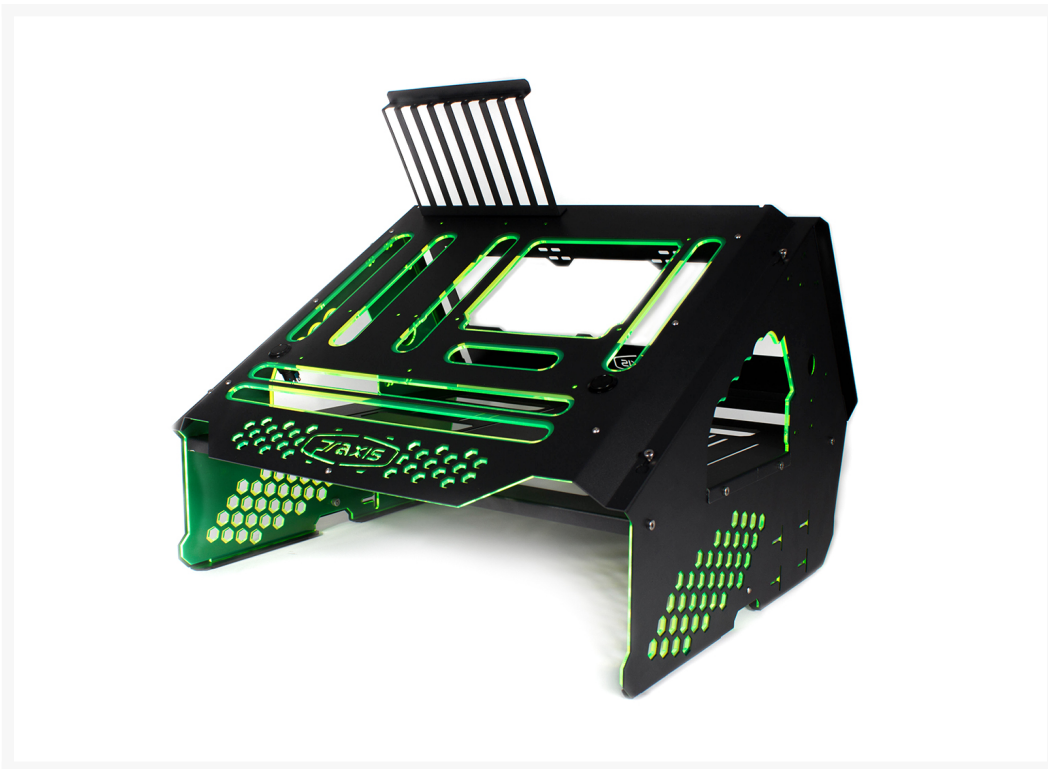

PrimoChill Praxis Wetbench - Black/UV Green

\$194.95

Product Images

Short Description

It's in our blood to continuously reassemble and upgrade our precious computers. Unfortunately, we are often constrained by the housing in which our hardware lives. Rest assured. Introducing the Praxis Wetbench. A testbench that blurs the boundary between form and function.

Description

It's in our blood to continuously reassemble and upgrade our precious computers. Unfortunately, we are often constrained by the housing in which our hardware lives. Rest assured. Introducing the Praxis Wetbench. A testbench that blurs the boundary between form and function.

With a slanted motherboard posture the Wetbench sets itself apart from the rest. It's strength rests within its practical approach. Ease of access to hardware without any obstacles was the core idea. It was fundamental to stay true to a modular open design that provides more freedom to you. But it wouldn't be like us if we didn't take it one step further. Not only is this a watercooled friendly testbench that gives absolute freedom to your loops. It will also be introduced into the SX (SpectraX) family. What does that mean? Colors. Colors. And more Colors. Say goodbye to the ordinary, and hello to the new Praxis Wetbench.

Specifications

Dimensions

- Length (Foot to Foot) | 461.8mm
- Width (Front to Back) | 483mm
- Height (w/ GPU Bracket) | 440mm
- Height (w/out GPU Bracket) | 330mm

Compatibility

- Motherboards: mITX / mATX / ATX / eATX
- Optical Drive: 2x 5.25" drives (can support dual 5.25 bay reservoirs)
- Storage Drives: 4x HDD/SSD (up to 3.5" supported)
- PSU: ATX PSU (up to 300mm supported)
- Switches: 2x 22mm
- Radiators: 120mm through 360mm / 140mm though 280mm (thicker rads mount outside)