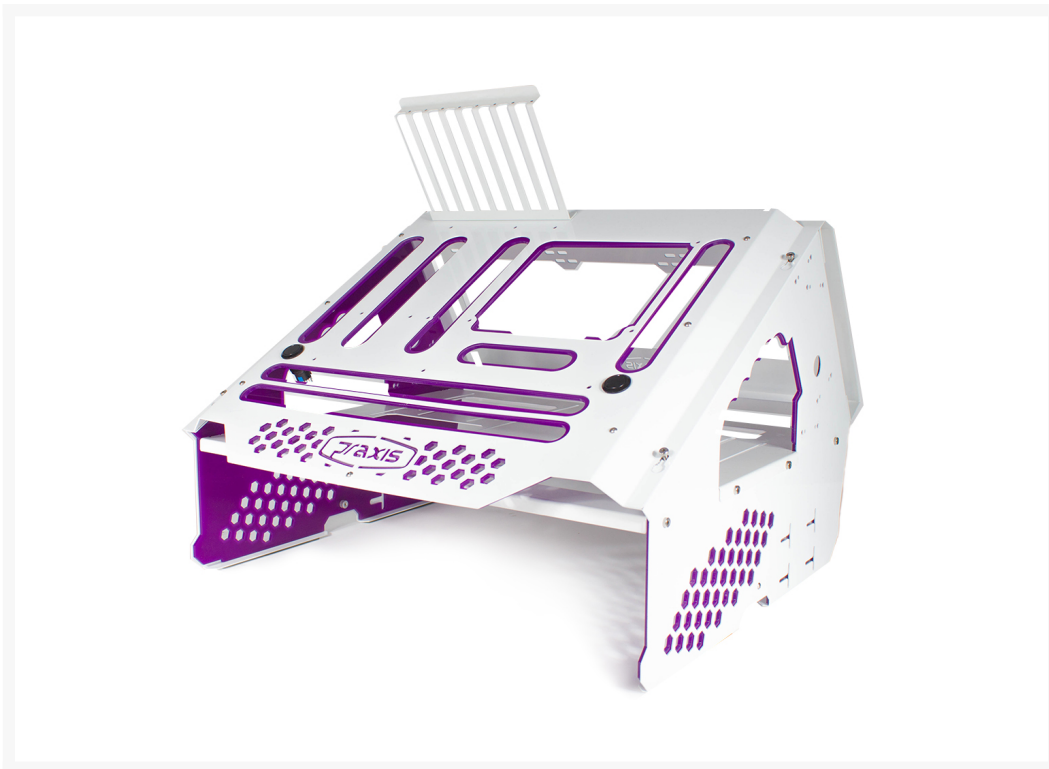

# Primochill Praxis Wetbench - White/Purple

\$185.00

## Product Images

## Short Description

It's in our blood to continuously reassemble and upgrade our precious computers. Unfortunately, we are often constrained by the housing in which our hardware lives. Rest assured. Introducing the Praxis Wetbench. A testbench that blurs the boundary between form and function.

With a slanted motherboard posture the Wetbench sets itself apart from the rest. It's strength rests within its practical approach. Ease of access to hardware without any obstacles was the core idea. It was fundamental to stay true to a modular open design that provides more freedom to you. But it wouldn't be like us if we didn't take it one step further. Not only is this a watercooled friendly testbench that gives absolute freedom to your loops. It will also be introduced into the SX (SpectraX) family. What does that mean? Colors. Colors. And more Colors. Say goodbye to the ordinary, and hello to the new Praxis Wetbench.