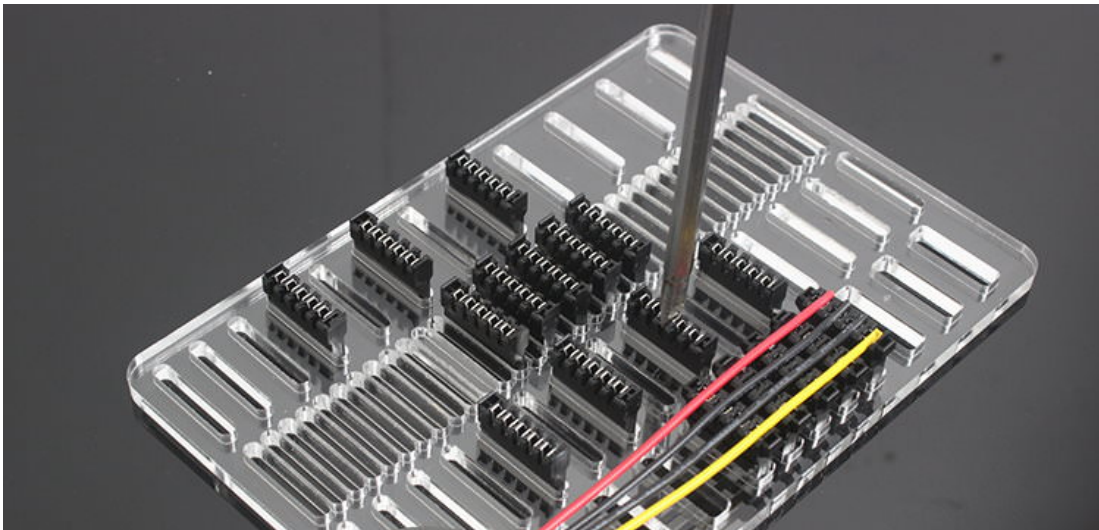

Premium Multi SATA / Molex Connector Distance Measurement DIY Board

\$19.99

Product Images

Short Description

Premium Multi SATA / Molex Connector Spacing Distance Measurement DIY Board

Description

Premium Multi SATA / Molex Connector Spacing Distance Measurement DIY Board

Size: 19cm x 13cm

Thickness: 6mm

SATA Connector Spacing Distance: 10mm to 170mm

Molex Connector Spacing Distance: 10mm to 160mm

Additional Information

Brand	ModDIY
SKU	MDY-DIY-MB-1
Weight	0.1000
Color	Clear