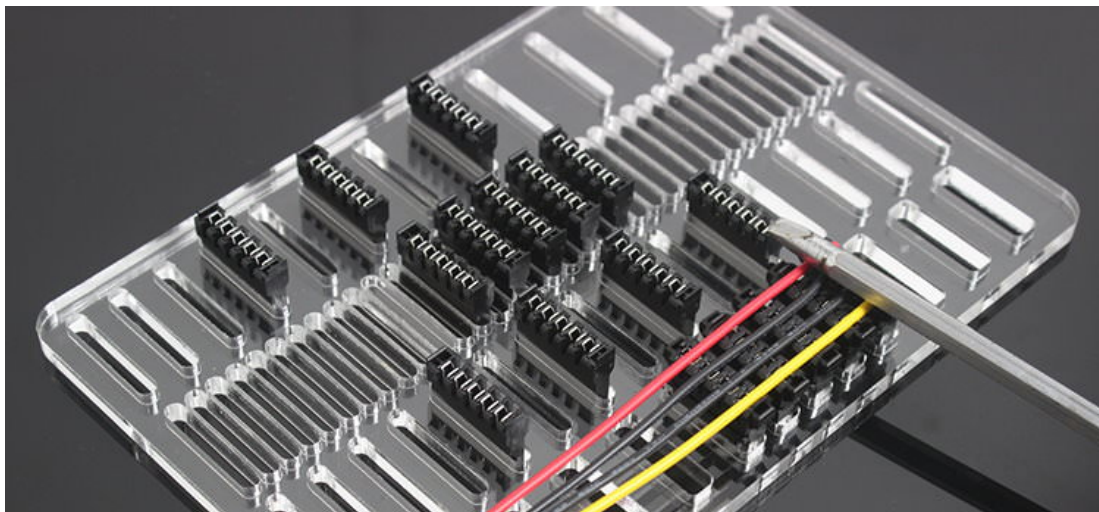

## Short Description

Premium Multi SATA / Molex Connector Spacing Distance Measurement DIY Board

## Description

Premium Multi SATA / Molex Connector Spacing Distance Measurement DIY Board

Size: 19cm x 13cm

Thickness: 6mm

SATA Connector Spacing Distance: 10mm to 170mm

Molex Connector Spacing Distance: 10mm to 160mm