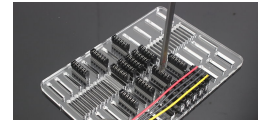

Premium Multi SATA / Molex Connector Distance Measurement DIY Board

\$19.99

Product Images

Short Description

Premium Multi SATA / Molex Connector Spacing Distance Measurement DIY Board

Description

Premium Multi SATA / Molex Connector Spacing Distance Measurement DIY Board

Size: 19cm x 13cm

Thickness: 6mm

SATA Connector Spacing Distance: 10mm to 170mm

Molex Connector Spacing Distance: 10mm to 160mm

Additional Information

Brand	ModDIY
SKU	MDY-DIY-MB-1
Weight	0.1000
Color	Clear