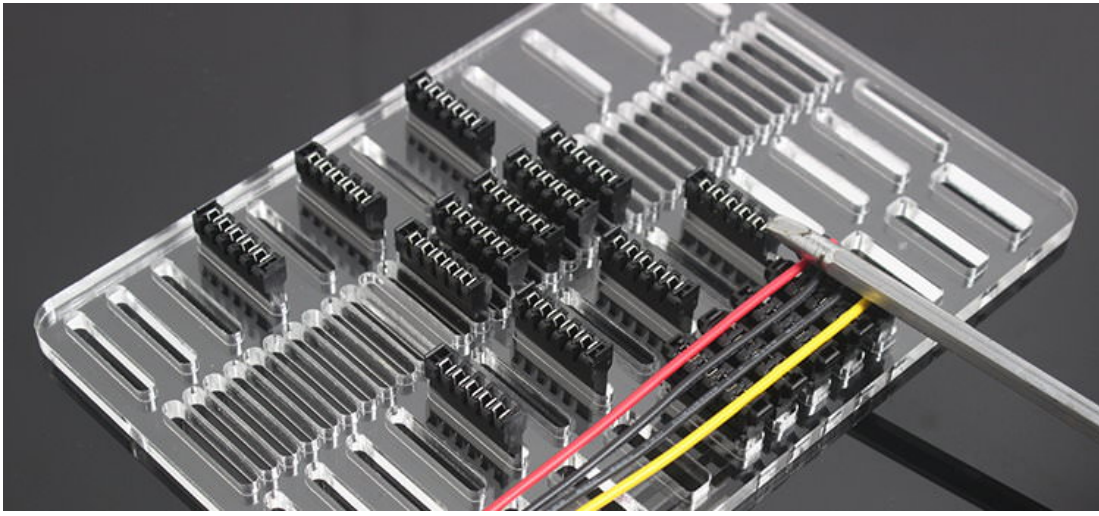

Premium Multi SATA / Molex Connector Distance Measurement DIY Board

\$19.99

Product Images

Short Description

Premium Multi SATA / Molex Connector Spacing Distance Measurement DIY Board

Description

Premium Multi SATA / Molex Connector Spacing Distance Measurement DIY Board

Size: 19cm x 13cm

Thickness: 6mm

SATA Connector Spacing Distance: 10mm to 170mm

Molex Connector Spacing Distance: 10mm to 160mm

Additional Information

Brand	ModDIY
SKU	MDY-DIY-MB-1
Weight	0.1000
Color	Clear