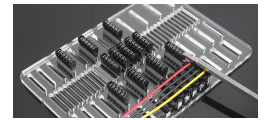

Premium Multi SATA / Molex Connector Distance Measurement DIY Board

\$19.99

Product Images

Short Description

Premium Multi SATA / Molex Connector Spacing Distance Measurement DIY Board

Description

Premium Multi SATA / Molex Connector Spacing Distance Measurement DIY Board

Size: 19cm x 13cm

Thickness: 6mm

SATA Connector Spacing Distance: 10mm to 170mm

Molex Connector Spacing Distance: 10mm to 160mm

Additional Information

Brand	ModDIY
SKU	MDY-DIY-MB-1
Weight	0.1000
Color	Clear