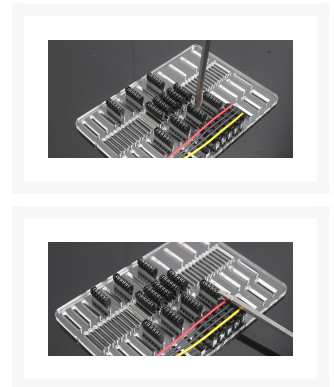

# Premium Multi SATA / Molex Connector Distance Measurement DIY Board

\$19.99

## Short Description

Premium Multi SATA / Molex Connector Spacing Distance Measurement DIY Board

## Description

Premium Multi SATA / Molex Connector Spacing Distance Measurement DIY Board

Size: 19cm x 13cm

Thickness: 6mm

SATA Connector Spacing Distance: 10mm to 170mm

Molex Connector Spacing Distance: 10mm to 160mm