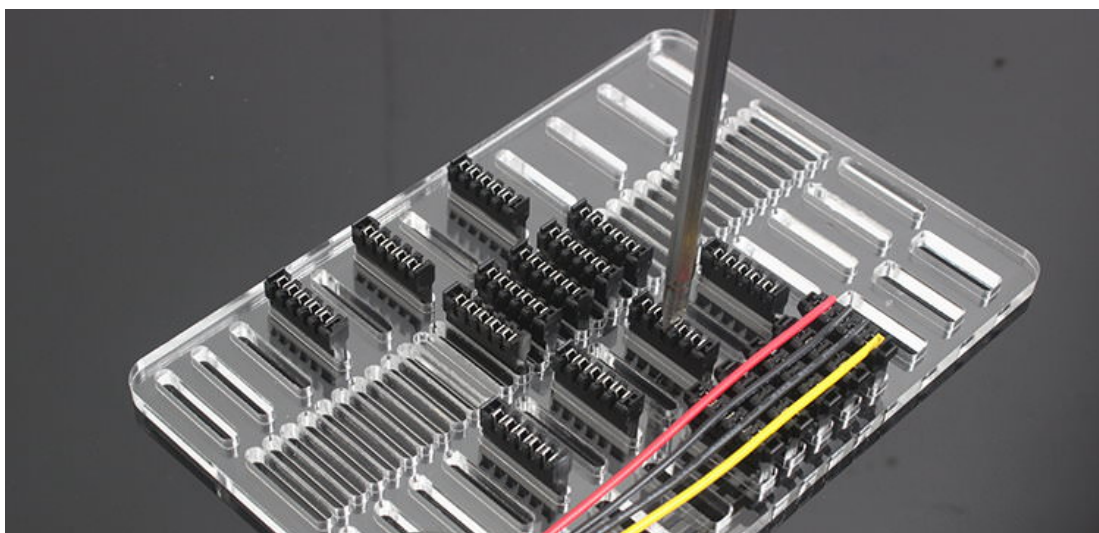

## Short Description

Premium Multi SATA / Molex Connector Spacing Distance Measurement DIY Board

## Description

Premium Multi SATA / Molex Connector Spacing Distance Measurement DIY Board

Size: 19cm x 13cm

Thickness: 6mm

SATA Connector Spacing Distance: 10mm to 170mm

Molex Connector Spacing Distance: 10mm to 160mm