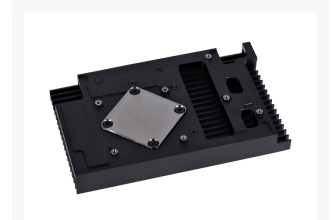

Alphacool NexXxoS GPX - ATI R9 380 M05 - incl. backplate - black

Special Price
$9.99 was
$104.95

Product Images