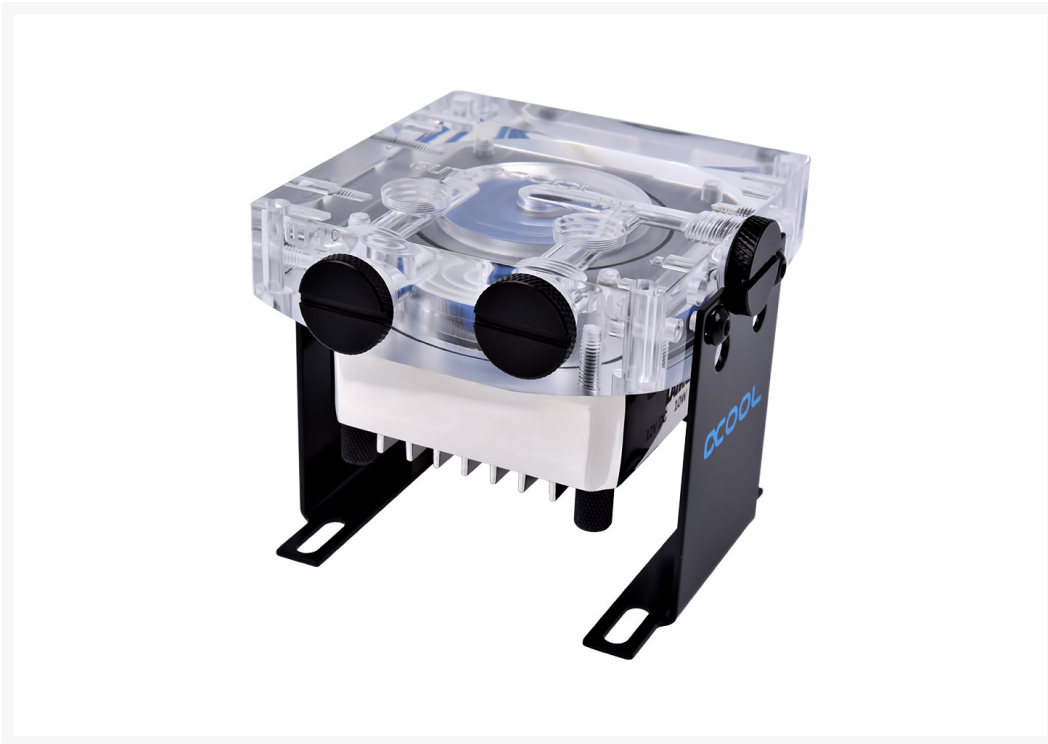

Alphacool Laing DDC310 - Complete Edition Eisdecke - plata/plexi

$75.50

Product Images