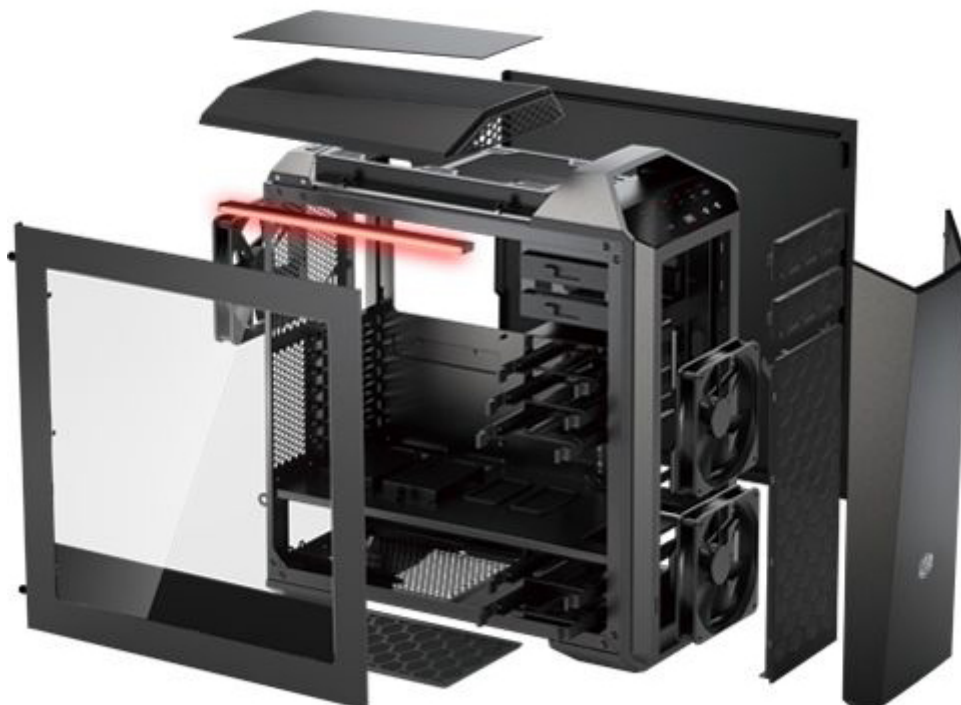

Cooler Master MasterCase 5 Mid-Tower Case

\$189.99

Product Images

Short Description

The MasterCase heralds a new case family that offers you unparalleled control. Drawing inspiration from the MasterConcept, this is a case that goes back to our roots, picks up the Cooler Master flag, and charges boldly over the horizon into a new dawn for case technology.

Description

Make It Yours.

**Make of It
What You Will**
MASTERCASE MAKER 5

The MasterCase heralds a new case family that offers you unparalleled control. Drawing inspiration from the MasterConcept, this is a case that goes back to our roots, picks up the Cooler Master flag, and charges boldly over the horizon into a new dawn for case technology. Advancing beyond the concept of a standard build, the MasterCase Maker 5 offers the option to completely swap out and readjust the case's form and functionality with multiple interior and exterior outlooks and customized accessories.

Features

UPGRADED I/O PANEL

Buttons for LED strip, fan speed control, and four USB ports, including 3.0 Type C, ensures your rig will be future proof and support the devices of tomorrow.

LED & FAN CONTROLLER BOARD

Included optional top panel with magnetic plate and padded front cover balance noise and airflow.

STEEL ACCESSORY BOX

A steel accessory box with magnetic grip easily sticks to any metallic surface, helping to keep track of tools and screws by securing in place when building your PC.