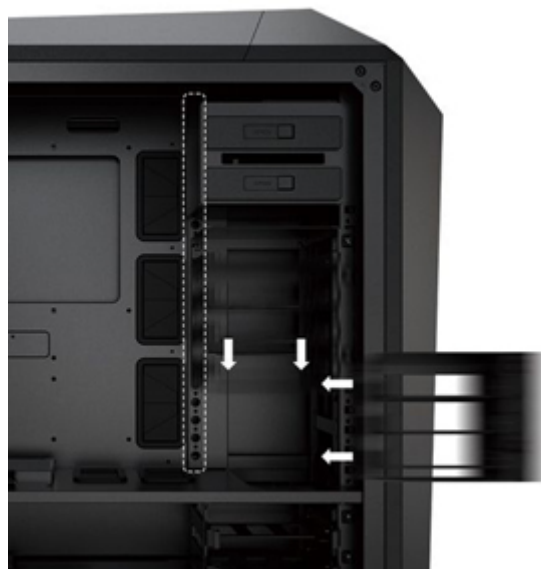

Features

UPGRADED I/O PANEL

Buttons for LED strip, fan speed control, and four USB ports, including 3.0 Type C, ensures your rig will be future proof and support the devices of tomorrow.

LED & FAN CONTROLLER BOARD

The controller board supports up to six fans and four LED strips, allowing for high (12V) and low (7V) fan speeds and LED lighting for strips or fans with three modes (on, off, and breathing)

SOUND SUPPRESSION

Included optional top panel with magnetic plate and padded front cover balance noise and airflow.

STEEL ACCESSORY BOX

A steel accessory box with magnetic grip easily sticks to any metallic surface, helping to keep track of tools and screws by securing in place when building your PC.

RED LED STRIP

Light up your case and create accent lighting to your rig with a red LED strip. The magnetic strip lets you place it anywhere you want, while the I/O panel lets you control the lighting mode with three settings (on, off, breathing).