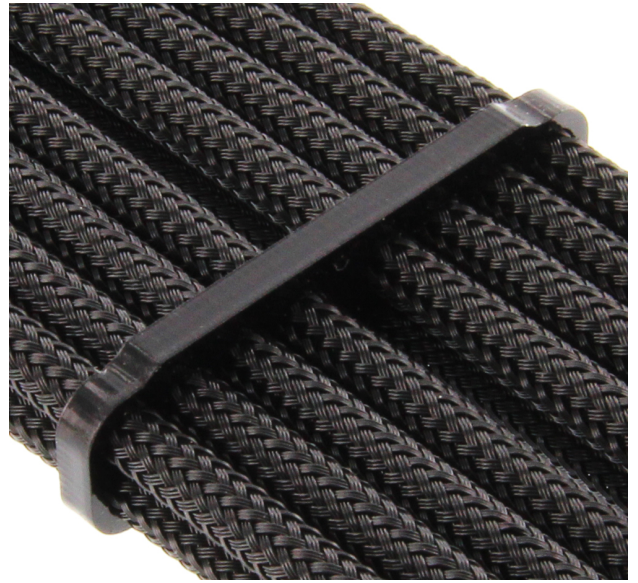

ModMyToys Allure Pro-Combs Regular Series - Black

\$0.00

Product Images

Short Description

PSU wiring going haywire in your rig? Need a clean, fresh look without breaking the bank? Don't want to sleeve your PSU, or don't know how? Well, we have the solution! -- Presenting the Allure Pro-Combs Regular Series from ModMyToys!

Description

PSU wiring going haywire in your rig? Need a clean, fresh look without breaking the bank? Don't want to sleeve your PSU, or don't know how? Well, we have the solution! -- Presenting the Allure Pro-Combs Regular Series from ModMyToys! Available in a variety of configurations that will be updated regularly. Time to get that rats' nest of cables trained and in articulate order, so you can get back to sweetening up that awesome looking rig!

Pro-Comb Slots Offerings:

- 6-slot (PCI-E)
- 8-slot (PCI-E, EPS/ATX)
- 8+6-slot (PCI-E)
- 8+8-slot (PCI-E)
- 24-slot (ATX)

Hole opening size: Approx. 3.8mm

Pro-Comb Colors Offerings:

- Clear
- Black
- Red
- Blood Red
- Blue
- Light Blue
- UV Green
- UV Orange

Note: The Pro-Combs are designed with pros in mind. They are tailor-made and exclusively designed, tested, and verified for use with ModMyToys brand Allure pre-pinned and sleeved cables. Use with any other cables or brands are not officially supported; if you intend to use with custom-made wires or other brand cables and you break them, PPCs cannot be held responsible.