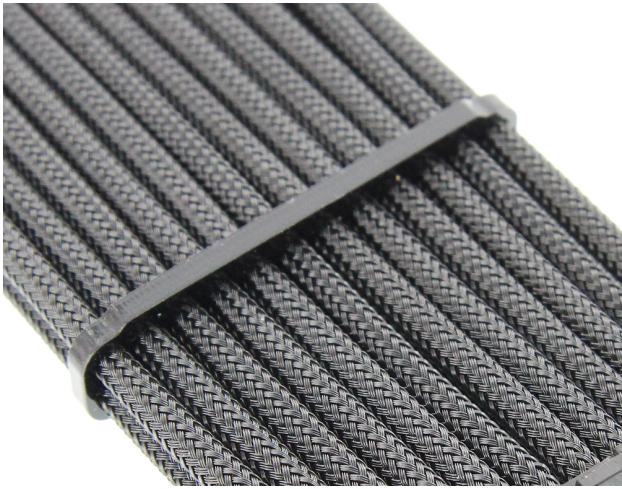

ModMyToys Allure Pro-Combs Regular Series - Black

\$0.00

Product Images

Short Description

PSU wiring going haywire in your rig? Need a clean, fresh look without breaking the bank? Don't want to sleeve your PSU, or don't know how? Well, we have the solution! -- Presenting the Allure Pro-Combs Regular Series from ModMyToys!

Description

PSU wiring going haywire in your rig? Need a clean, fresh look without breaking the bank? Don't want to sleeve your PSU, or don't know how? Well, we have the solution! -- Presenting the Allure Pro-Combs Regular Series from ModMyToys! Available in a variety of configurations that will be updated regularly. Time to get that rats' nest of cables trained and in articulate order, so you can get back to sweetening up that awesome looking rig!

Pro-Comb Slots Offerings:

- 6-slot (PCI-E)
- 8-slot (PCI-E, EPS/ATX)
- 8+6-slot (PCI-E)
- 8+8-slot (PCI-E)
- 24-slot (ATX)

Hole opening size: Approx. 3.8mm

Pro-Comb Colors Offerings:

- Clear
- Black
- Red
- Blood Red
- Blue
- Light Blue
- UV Green
- UV Orange