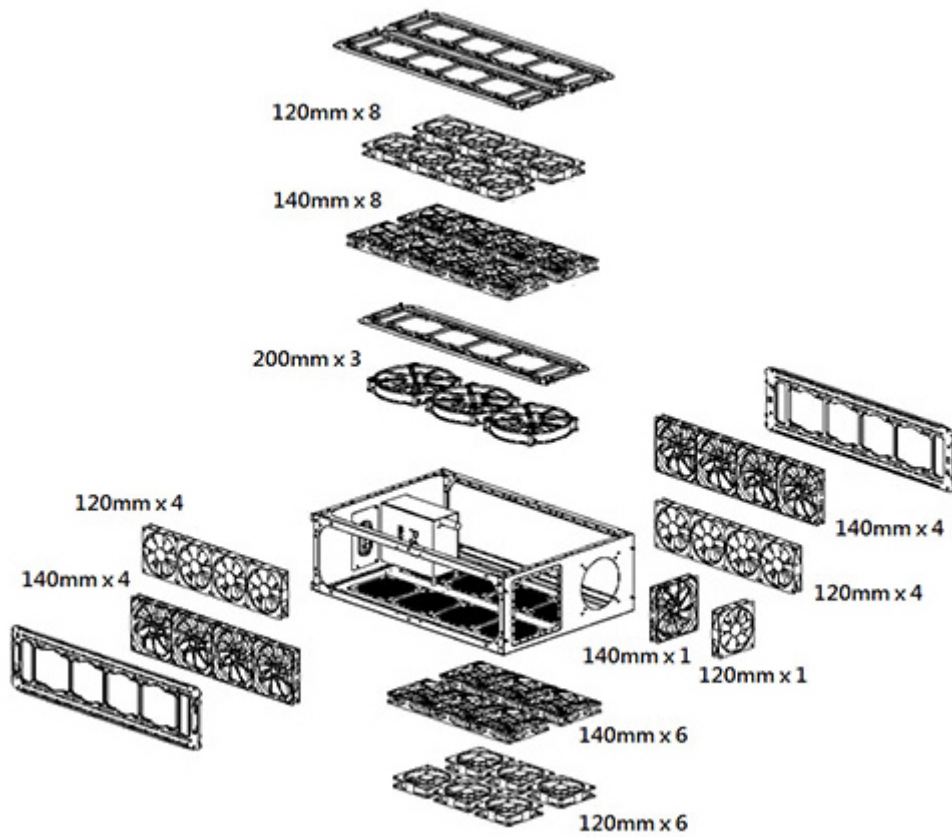

Core P200 Fan Supporting List

Fan Compatibility List			
	120mm	140mm	200mm
Front	1	1	-
Top	8	8	3
Rear	-	-	-
Bottom	4	4	-
Side (L/R)	4	4	-

Thermaltake Compatible Fan			
	120mm	140mm	200mm
Pure Fan Series	*	*	*
Luna Fan Series	*	*	*
Odin Fan Series	*	*	

Specifications