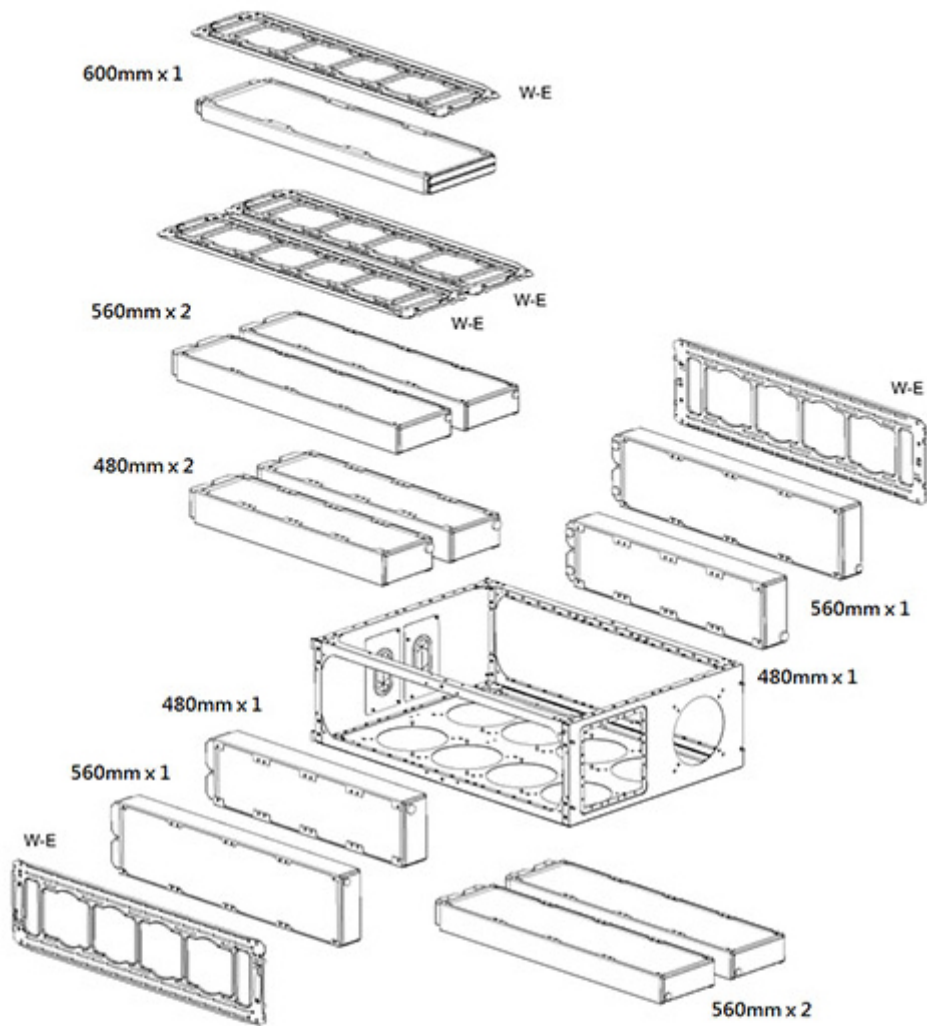

Core P200 Radiator Supporting List

Radiator Compatibility List												
	120 mm	240 mm	280 mm	360 mm	140 mm	280 mm	420 mm	560 mm	200 mm	400 mm	600 mm	
Front												
Top	*	*	*	*	*	*	*	*	*	*	*	
Rear												
Bottom					*	*	*	*				
Right Side	*	*	*	*	*	*	*	*				

Core P200 Fan Supporting List