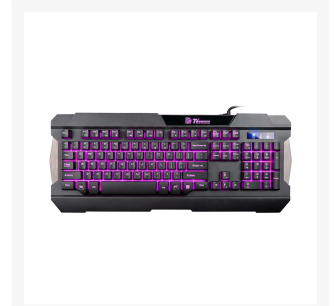

Thermaltake Commander Combo Gaming Gear Combo (Multi Light)

Special Price
\$29.99 was
\$39.99

Product Images

Short Description

The Tt eSPORTS COMMANDER Gaming Gear Combo from Thermaltake is a USB keyboard and mouse combo especially designed for gaming. The keyboard features metal-looking edges, multi-light LED backlighting, and plunger switches with mechanical keycaps that help provide the tactile feel and responsiveness of a mechanical keyboard.

Description

The Tt eSPORTS COMMANDER Gaming Gear Combo from Thermaltake is a USB keyboard and mouse combo especially designed for gaming. The keyboard features metal-looking edges, multi-light LED backlighting, and plunger switches with mechanical keycaps that help provide the tactile feel and responsiveness of a mechanical keyboard. The keycaps can be replaced with Metalcaps (available separately) which provide a more durable feel and better performance. The function keys of the keyboard offer control of functions such as the repeat rate and reassigning key values, while multimedia, shortcut, lighting, and function keys can be customized on-the-fly without the need for software. The keyboard also features anti-ghosting keys and a polling rate of 125 Hz.

Features

Keyboard

Metal Edges

The keyboard was designed with metal-looking edges with red, blue, and purple illumination options

Tactile Feel Plunger Switches

Plunger switches with mechanical keycaps give users a tactile feel that clicks with each keystroke while giving a responsive feeling that is similar to using a mechanical switch keyboard

Replaceable Metalcaps

Keycaps can be replaced with Tt eSPORTS Metalcaps (available separately) to provide a tougher feel and to customize the keyboard

Function Keys

Integrated function keys offer options such as adjusting the Repeat Rate and assign the WSAD keys to operate as arrow keys, or vice versa. The Windows Lock key locks the Windows key to help prevent accidental uses of the Windows key while gaming