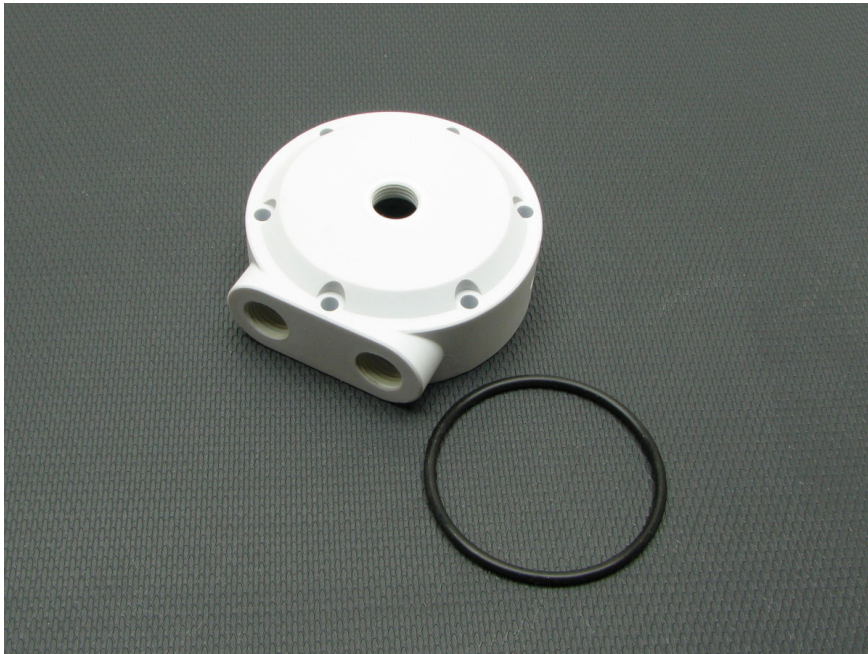

# Monsoon MMRS Single Port End Cap with Dual Side Ports - White

\$8.95

## Short Description

---

Molded from heavy duty nylon with a black satin finish, this END CAP features one end facing port and two side facing ports. Mounting holes allow you to mount your reservoir perpendicular, 60 degrees left, or 60 degrees right. Includes a reservoir tube O ring seal. Does NOT include stop plugs so be sure to order stop plugs for any ports you don't intend to use.

### Monsoon Modular Reservoir System

Monsoon's new Modular Reservoir System allows you to configure exactly the reservoir you need for your build—no more forcing your build to fit around an off the shelf, one-size-fits-all reservoir. All of the components are sold separately allowing you to mix and match different end caps, couplers, tension rods, tube lengths, mounting options, fill and drain ports, pump options, and lighting.

### MMRS-SP-1P-WH

Molded from heavy duty nylon with a black satin finish, this END CAP features one end facing port and two side facing ports. Mounting holes allow you to mount your reservoir perpendicular, 60 degrees left, or 60 degrees right. Includes a reservoir tube O ring seal. Does NOT include stop plugs so be sure to order stop plugs for any ports you don't intend to use.