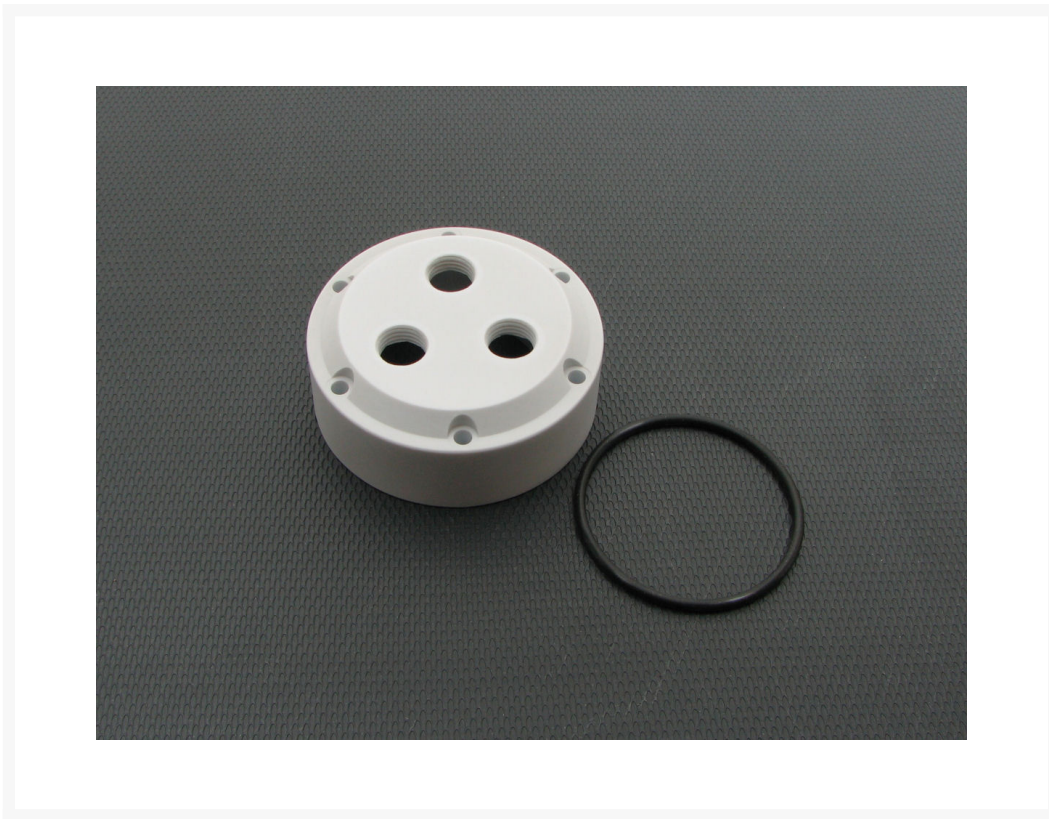

Monsoon MMRS Triple Port End Cap - White

\$8.75

Product Images

Short Description

Molded from heavy duty nylon with a white satin finish, this END CAP features three end facing ports. Mounting holes allow you to mount your reservoir perpendicular, 60 degrees left, or 60 degrees right. Includes a reservoir tube O ring seal. Does NOT include stop plugs so be sure to order stop plugs for any ports you don't intend to use.

Description

Monsoon Modular Reservoir System

Monsoon's new Modular Reservoir System allows you to configure exactly the reservoir you need for your build—no more forcing your build to fit around an off the shelf, one-size-fits-all reservoir. All of the components are sold separately allowing you to mix and match different end caps, couplers, tension rods, tube lengths, mounting options, fill and drain ports, pump options, and lighting.

MMRS-EC-3P-WH

Molded from heavy duty nylon with a black satin finish, this END CAP features three end facing ports. Mounting holes allow you to mount your reservoir perpendicular, 60 degrees left, or 60 degrees right. Includes a reservoir tube O ring seal. Does NOT include stop plugs so be sure to order stop plugs for any ports you don't intend to use.

Be sure to watch our how-to assembly videos below for more information on how and where to use this part

in your reservoir build.

Additional Information

Brand	Monsoon
SKU	MMRS-EC-3P-WH
Weight	0.5000
Color	White
Reservoir Accessory Type	Tube Cap