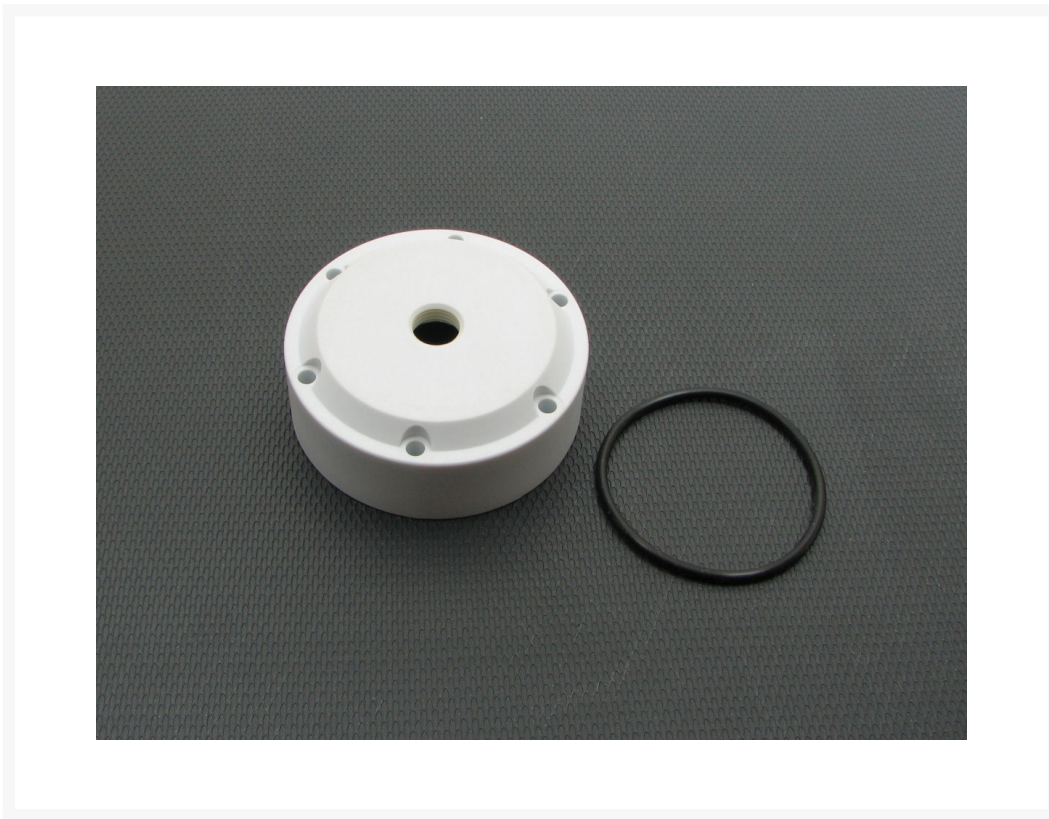

Monsoon MMRS Single Port End Cap - White

\$8.75

Product Images

Short Description

Molded from heavy duty nylon with a black satin finish, this END CAP features one end facing port. Mounting holes allow you to mount your reservoir perpendicular, 60 degrees left, or 60 degrees right. Includes a reservoir tube O ring seal. Does NOT include stop plugs so be sure to order stop plugs for any ports you don't intend to use.

Description

Monsoon Modular Reservoir System

Monsoon's new Modular Reservoir System allows you to configure exactly the reservoir you need for your build—no more forcing your build to fit around an off the shelf, one-size-fits-all reservoir. All of the components are sold separately allowing you to mix and match different end caps, couplers, tension rods, tube lengths, mounting options, fill and drain ports, pump options, and lighting.

MMRS-EC-1P-WH

Molded from heavy duty nylon with a black satin finish, this END CAP features one end facing port. Mounting holes allow you to mount your reservoir perpendicular, 60 degrees left, or 60 degrees right. Includes a reservoir tube O ring seal. Does NOT include stop plugs so be sure to order stop plugs for any ports you don't intend to use.

Be sure to watch our how-to assembly videos below for more information on how and where to use this part

in your reservoir build.

Additional Information

Brand	Monsoon
SKU	MMRS-EC-1P-WH
Weight	0.5000
Color	White
Reservoir Accessory Type	Tube Cap