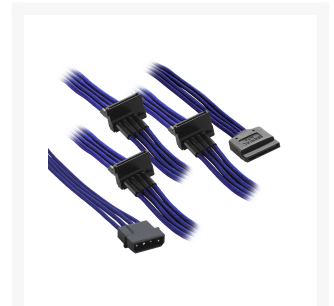

# CableMod ModFlex Molex to 4 x SATA Power 80cm/20cm - Blue

\$7.99

## Short Description

Pimp up your rig with CableMod ModFlex™ Extensions. Each extension uses high-grade copper wiring for

maximum conductivity, and sleeved with our signature ModFlex sleeving for excellent flexibility and vivid color. Our cable craftsmen have even minimized or eliminated the use of unsightly heatshrink, ensuring clean look for your build.

## Description

---

Pimp up your rig with CableMod ModFlex™ Extensions. Each extension uses high-grade copper wiring for maximum conductivity, and sleeved with our signature ModFlex sleeving for excellent flexibility and vivid color. Our cable craftsmen have even minimized or eliminated the use of unsightly heatshrink, ensuring clean look for your build.

The added cable length provided by these extensions makes them a great choice for larger builds where standard length cables won't reach. Best of all, CableMod ModFlex Extensions are available in a wide variety of cable types and colors, which makes it easy to add a splash of color to virtually every cable in your system.