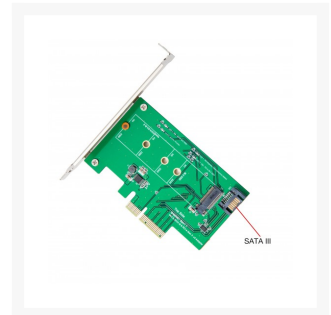

IO Crest M.2 to PCI-e x4 SSD Adapter with SATA III Support

Special Price
\$19.25 was
~~\$27.50~~

Product Images

Short Description

This M.2 SSD PCI-E adapter enables you to install a new top of the line m.2 PCI-E SSD into system. Fully equipped to house a range of M.2 SSDs into a PCI-E x4 lane. This is a simple and elegant solution to replace your current HDDs. Once installed you can use this adapter to boot to the M.2 at high SATAIII speeds.

Description

This M.2 SSD PCI-E adapter enables you to install a new top of the line m.2 PCI-E SSD into system. Fully equipped to house a range of M.2 SSDs into a PCI-E x4 lane. This is a simple and elegant solution to replace your current HDDs. Once installed you can use this adapter to boot to the M.2 at high SATAIII speeds.

Features

- PCI-E x4 v2.0 Compliant
- M.2 PCI-E SSD to PCI-E Host
- M.2 SATA to SATAIII Host
- Built in M.2 M-key connector
- LED Indicators: adapter status, M.2 activity
- M.2 Supported Sizes: 2230/2242/2260/2280

Specifications

Package Content

1x M.2 to PCI-E Adapter 1x Full Profile Bracket 1x Low Profile Bracket 1x Set of Screws 1x User Manual

Additional Information

Brand	SYBA
SKU	SY-PEX50073
Weight	0.8000
Color	Green
Card Form Factor	M.2 form factor: 2230/2242/2260/2280
Ports	M.2
Vendor SKU/EAN	810154018161
Special Price	\$19.25