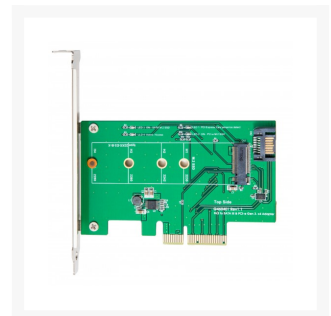

IO Crest M.2 to PCI-e x4 SSD Adapter with SATA III Support

Special Price
\$19.25 was
~~\$27.50~~

Product Images

Short Description

This M.2 SSD PCI-E adapter enables you to install a new top of the line m.2 PCI-E SSD into system. Fully equipped to house a range of M.2 SSDs into a PCI-E x4 lane. This is a simple and elegant solution to replace your current HDDs. Once installed you can use this adapter to boot to the M.2 at high SATAIII speeds.

Description

This M.2 SSD PCI-E adapter enables you to install a new top of the line m.2 PCI-E SSD into system. Fully equipped to house a range of M.2 SSDs into a PCI-E x4 lane. This is a simple and elegant solution to replace your current HDDs. Once installed you can use this adapter to boot to the M.2 at high SATAIII speeds.

Features

- PCI-E x4 v2.0 Compliant
- M.2 PCI-E SSD to PCI-E Host
- M.2 SATA to SATAIII Host
- Built in M.2 M-key connector
- LED Indicators: adapter status, M.2 activity
- M.2 Supported Sizes: 2230/2242/2260/2280

Specifications

Package Content

1x M.2 to PCI-E Adapter 1x Full Profile Bracket 1x Low Profile Bracket 1x Set of Screws 1x User Manual

Additional Information

Brand	SYBA
SKU	SY-PEX50073
Weight	0.8000
Color	Green
Card Form Factor	M.2 form factor: 2230/2242/2260/2280
Ports	M.2
Vendor SKU/EAN	810154018161
Special Price	\$19.25