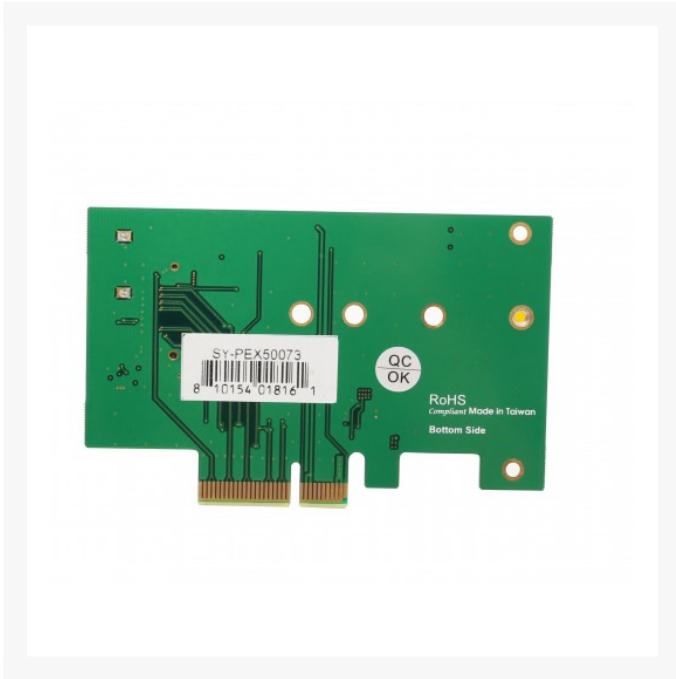

IO Crest M.2 to PCI-e x4 SSD Adapter with SATA III Support

Special Price
\$19.25 was
~~\$27.50~~

Product Images

Short Description

This M.2 SSD PCI-E adapter enables you to install a new top of the line m.2 PCI-E SSD into system. Fully equipped to house a range of M.2 SSDs into a PCI-E x4 lane. This is a simple and elegant solution to replace your current HDDs. Once installed you can use this adapter to boot to the M.2 at high SATAIII speeds.

Description

This M.2 SSD PCI-E adapter enables you to install a new top of the line m.2 PCI-E SSD into system. Fully equipped to house a range of M.2 SSDs into a PCI-E x4 lane. This is a simple and elegant solution to replace your current HDDs. Once installed you can use this adapter to boot to the M.2 at high SATAIII speeds.

Features

- PCI-E x4 v2.0 Compliant
- M.2 PCI-E SSD to PCI-E Host
- M.2 SATA to SATAIII Host
- Built in M.2 M-key connector
- LED Indicators: adapter status, M.2 activity
- M.2 Supported Sizes: 2230/2242/2260/2280

Specifications

Package Content

1x M.2 to PCI-E Adapter 1x Full Profile Bracket 1x Low Profile Bracket 1x Set of Screws 1x User Manual

Additional Information

Brand	SYBA
SKU	SY-PEX50073
Weight	0.8000
Color	Green
Card Form Factor	M.2 form factor: 2230/2242/2260/2280
Ports	M.2
Vendor SKU/EAN	810154018161
Special Price	\$19.25