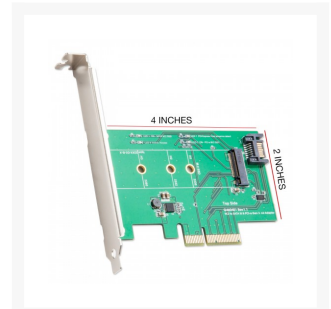

IO Crest M.2 to PCI-e x4 SSD Adapter with SATA III Support

Special Price
\$19.25 was
~~\$27.50~~

Product Images

Short Description

This M.2 SSD PCI-E adapter enables you to install a new top of the line m.2 PCI-E SSD into system. Fully equipped to house a range of M.2 SSDs into a PCI-E x4 lane. This is a simple and elegant solution to replace your current HDDs. Once installed you can use this adapter to boot to the M.2 at high SATAIII speeds.

Description

This M.2 SSD PCI-E adapter enables you to install a new top of the line m.2 PCI-E SSD into system. Fully equipped to house a range of M.2 SSDs into a PCI-E x4 lane. This is a simple and elegant solution to replace your current HDDs. Once installed you can use this adapter to boot to the M.2 at high SATAIII speeds.

Features

- PCI-E x4 v2.0 Compliant
- M.2 PCI-E SSD to PCI-E Host
- M.2 SATA to SATAIII Host
- Built in M.2 M-key connector
- LED Indicators: adapter status, M.2 activity
- M.2 Supported Sizes: 2230/2242/2260/2280

Specifications

Package Content

1x M.2 to PCI-E Adapter 1x Full Profile Bracket 1x Low Profile Bracket 1x Set of Screws 1x User Manual

Additional Information

Brand	SYBA
SKU	SY-PEX50073
Weight	0.8000
Color	Green
Card Form Factor	M.2 form factor: 2230/2242/2260/2280
Ports	M.2
Vendor SKU/EAN	810154018161
Special Price	\$19.25