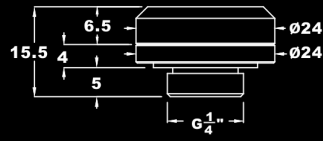

Bitspower G1/4" True Brass Enhance Multi-Link For OD 16MM

Special Price
\$10.16 was
\$11.95

Product Images

EML16

Dimension In "MM"

Features

0

Specifications

0

Additional Information

Brand	Bitspower
SKU	BP-TBEML16
Weight	0.1000
Special Order	No
Fitting Type	Rigid Compression
Fitting Size	12mm/16mm
Fitting Angle	Straight
Fitting Finish	Brass
Vendor SKU/EAN	4719552221516
Special Price	\$10.16