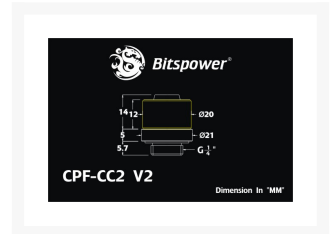

Bitspower G1/4" Black Sparkle Compression Fitting CC2 Ultimate For ID 3/8" OD 1/2" Tube

\$8.95

Product Images

Features

0

Specifications

- Thread Length : 5mm
- Thread : G1/4"
- Tubing Size : ID 3/8" With OD 1/2"

Additional Information

Brand	Bitspower
SKU	BP-BSCPF-CC2U
Weight	0.1000
Special Order	No
Fitting Type	Compression
Fitting Size	3/8" x 1/2"
Fitting Angle	Straight
Fitting Finish	Black Chrome
Vendor SKU/EAN	4712914773913