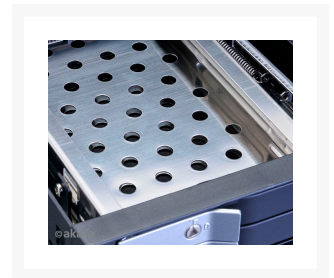

## Short Description

---

2 bay 2.5" mobile rack allows two 2.5" SSD/HDD to fit into a 3.5" PC drive bay. Intelligent design for tool-free HDD access.

## Description

---

2 bay 2.5" mobile rack allows two 2.5" SSD/HDD to fit into a 3.5" PC drive bay. Intelligent design for tool-free HDD access.

## Features

---

- Supports 2 x 2.5" SSD/HDD
- Fits in 3.5" PC bay
- Durable stainless steel structure
- Security lock with key

			
2 bay 2.5" mobile rack	SATA data cable x 2	SATA power cable x 2	Security key