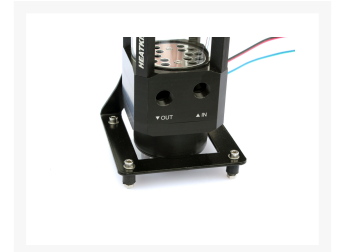

Watercool HEATKILLER® Tube - decoupling kit for stand

\$6.75

Product Images

Short Description

This decoupling is used between base and case back. Due to its soft rubber compound, it effectively prevents the transmission of vibrations to the housing.

Description

This decoupling is used between base and case back. Due to its soft rubber compound, it effectively prevents the transmission of vibrations to the housing.

Recommended when using an expansion tank of HEATKILLER® Tube series with a lower part of a D5 or DDC pump.

Specifications

0

Additional Information

| | |
|--------------------------|-----------|
| Brand | Watercool |
| SKU | WC-30232 |
| Weight | 0.1000 |
| Color | Black |
| Reservoir Accessory Type | Coupler |