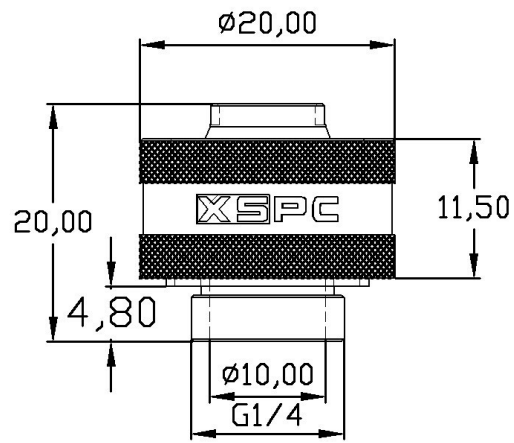


 XSPC G1/4" to 3/8" ID,
5/8" OD Compression
Fitting - Matte Black Finish -
V2

\$4.99

Product Images

Short Description

XSPC G1/4" to 3/8" ID, 5/8" OD Compression Fitting - Matte Black Finish

Description

XSPC G1/4" to 3/8" ID, 5/8" OD Compression Fitting - Matte Black Finish

Features

- Material: Brass
- Matte Black Electroplated Finish
- Black Chrome Finish
- For 3/8" ID, 5/8" OD Tubing (10mm ID, 16mm OD)
- Low profile design
- G1/4" Thread

Easy tool free coin installation

Additional Information

Brand	XSPC
SKU	XSPC-COMP-3858-MB-V2
Weight	0.1500
Special Order	No
Fitting Type	Compression
Fitting Size	3/8" x 5/8"
Fitting Angle	Straight
Fitting Finish	Matte Black
Vendor SKU/EAN	5060175588531