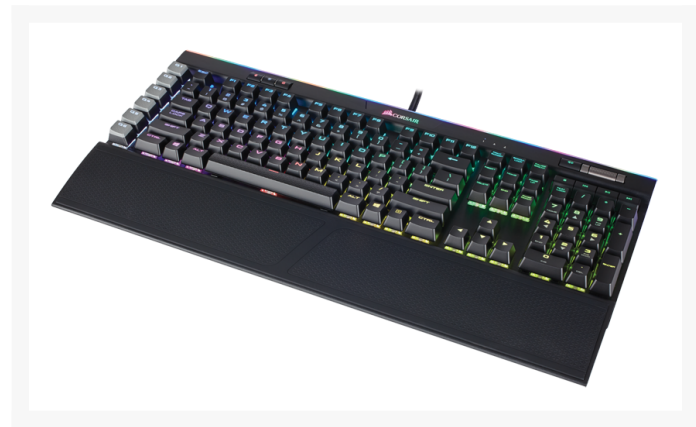


 **Corsair K95 RGB  
PLATINUM Mechanical  
Gaming Keyboard —  
Cherry MX Speed — Black**

Special Price  
**\$149.99** was  
**\$199.99**

Product Images

## Short Description

---

K95 PLATINUM takes CORSAIR performance to another level. Unleash unreal performance with CHERRY® MX mechanical switches. Store and playback complex macros and lighting effects to any key. Battle on a keyboard that can withstand a lifetime of use.

## Description

---

K95 PLATINUM takes CORSAIR performance to another level. Unleash unreal performance with CHERRY® MX mechanical switches. Store and playback complex macros and lighting effects to any key. Battle on a keyboard that can withstand a lifetime of use.

### CUSTOMIZATION AT THE SPEED OF LIGHT

K95 PLATINUM launches the CORSAIR best-in-class keyboards into another dimension of customization. Our iconic aircraft aluminum construction now features innovative LightEdge technology, so you can light up your mission control in spectacular full RGB.