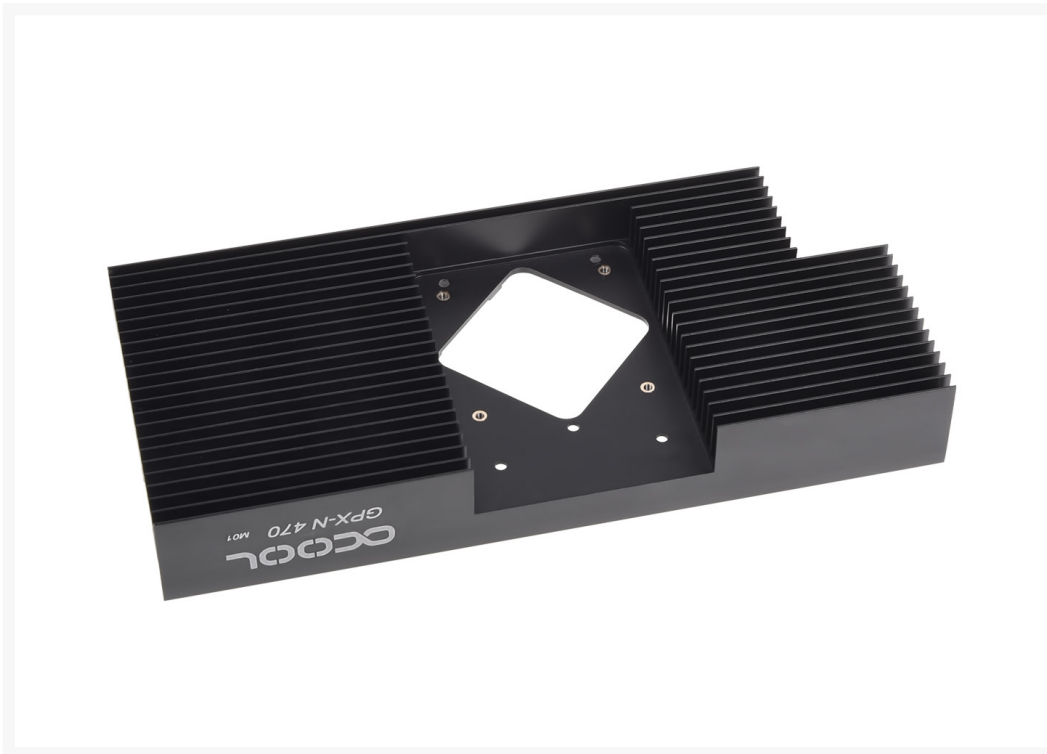

Alphacool Upgrade-kit for NexXxoS GPX - ATI R9 470 M01 - black (without GPX Solo)

Special Price
$9.99 was
$67.95

Product Images