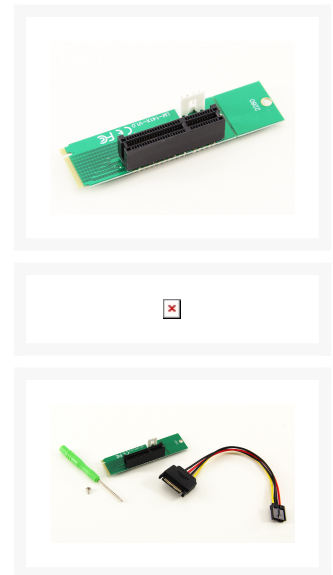

# PPCS PCI Express 4X Female to NGFF M.2 M Male Adapter

\$8.99

## Short Description

PCI Express PCI-E 4X Female to NGFF M.2 M Key Male Adapter Converter Card with Power Cable Allows users to use standard PCI-e 1x/4x card in an M.2 NGFF M key slot in the Desktop or Laptop. Transparent to the operating system and does not require any software drivers

## Description

---

PCI Express PCI-E 4X Female to NGFF M.2 M Key Male Adapter Converter Card with Power Cable Allows users to use standard PCI-e 1x/4x card in an M.2 NGFF M key slot in the Desktop or Laptop. Transparent to the operating system and does not require any software drivers

## Features

---

- Supports data transfer up to 4.0GB/s. Supports socket 3 (M Key). One PCI-E 4X female socket and one NGFF M.2 Key M male connector available
- Floppy 4 pin power connector available for stable power. 2 screw holes 2260/2280 available. Easy installation & no driver required. Supports any OS, like Windows, WinCE & Linux etc.
- Allows users to use standard PCI-e 4x card in an M.2 NGFF M key slot in the Desktop or Laptop
- Transparent to the operating system and does not require any software drivers
- Perfect for changing 7 card mining rigs to 9 under Linux!