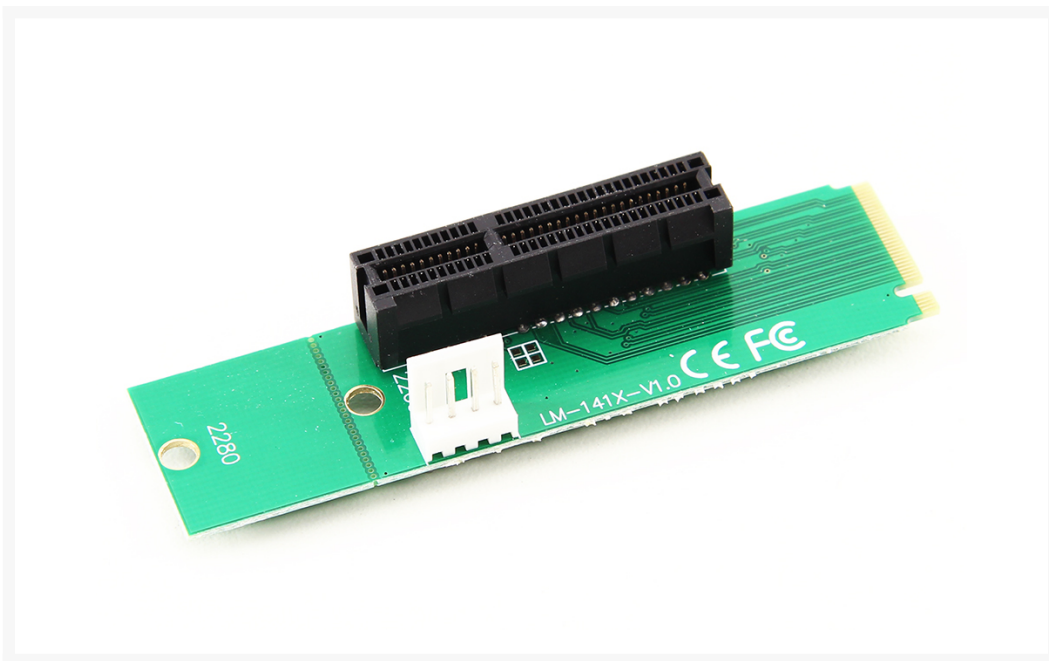

# PPCS PCI Express 4X Female to NGFF M.2 M Male Adapter

\$8.99

## Short Description

PCI Express PCI-E 4X Female to NGFF M.2 M Key Male Adapter Converter Card with Power Cable Allows users to use standard PCI-e 1x/4x card in an M.2 NGFF M key slot in the Desktop or Laptop. Transparent to the operating system and does not require any software drivers

## Description

---

PCI Express PCI-E 4X Female to NGFF M.2 M Key Male Adapter Converter Card with Power Cable Allows users to use standard PCI-e 1x/4x card in an M.2 NGFF M key slot in the Desktop or Laptop. Transparent to the operating system and does not require any software drivers

## Features

---

- Supports data transfer up to 4.0GB/s. Supports socket 3 (M Key). One PCI-E 4X female socket and one NGFF M.2 Key M male connector available
- Floppy 4 pin power connector available for stable power. 2 screw holes 2260/2280 available. Easy installation & no driver required. Supports any OS, like Windows, WinCE & Linux etc.
- Allows users to use standard PCI-e 4x card in an M.2 NGFF M key slot in the Desktop or Laptop
- Transparent to the operating system and does not require any software drivers
- Perfect for changing 7 card mining rigs to 9 under Linux!