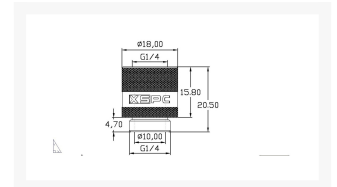

XSPC G1/4" Male to Female Rotary Fitting - Matte Black Finish

\$4.99

Product Images

Short Description

XSPC G1/4" Male to Female Rotary Fitting - Matte Black Finish

Description

XSPC G1/4" Male to Female Rotary Fitting - Matte Black Finish

Features

- Material: Brass
- Matte Black Electroplated Finish
- 360° Rotation
- G1/4" Thread
- Easy tool free installation

Additional Information

Brand	XSPC
SKU	XSPC-G14-MF-ROT-MB
Weight	0.1000
Special Order	No
Fitting Type	Rotary
Fitting Size	1/4"
Fitting Angle	Straight
Fitting Finish	Matte Black
Vendor SKU/EAN	5060175588548