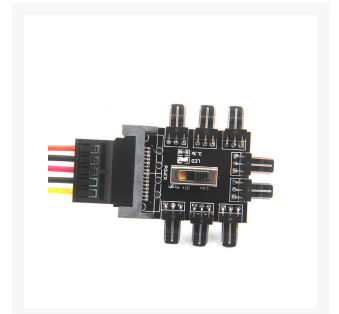

MODDIY 8-Way 3-Pin 4-Pin Micro Fan PWM Speed Controller Hub (SATA Powered)

\$14.99

Product Images

Short Description

Computer Internal 8-Way 3-Pin 4-Pin Micro Fan PWM Speed Controller Hub (SATA Powered). Common application is to control 4-Pin PWM fans speed (reduce fan noise/speed) manually via this internal micro fan speed controller.

Description

Computer Internal 8-Way 3-Pin 4-Pin Micro Fan PWM Speed Controller Hub (SATA Powered). Common application is to control 4-Pin PWM fans speed (reduce fan noise/speed) manually via this internal micro fan speed controller.

Features

- Suitable for all types of both 3-Pin and 4-Pin PWM fans
- Control fan speed manually (High/Low/Off)
- 3M premium adhesive backing
- Voltage 12V / 1A
- Dimension: 45mm x 33mm

Additional Information

Brand	ModDIY
SKU	MDY-CO709
Weight	0.2000
Color	Black
Fan Accessory Type	Controller
Shape	Round