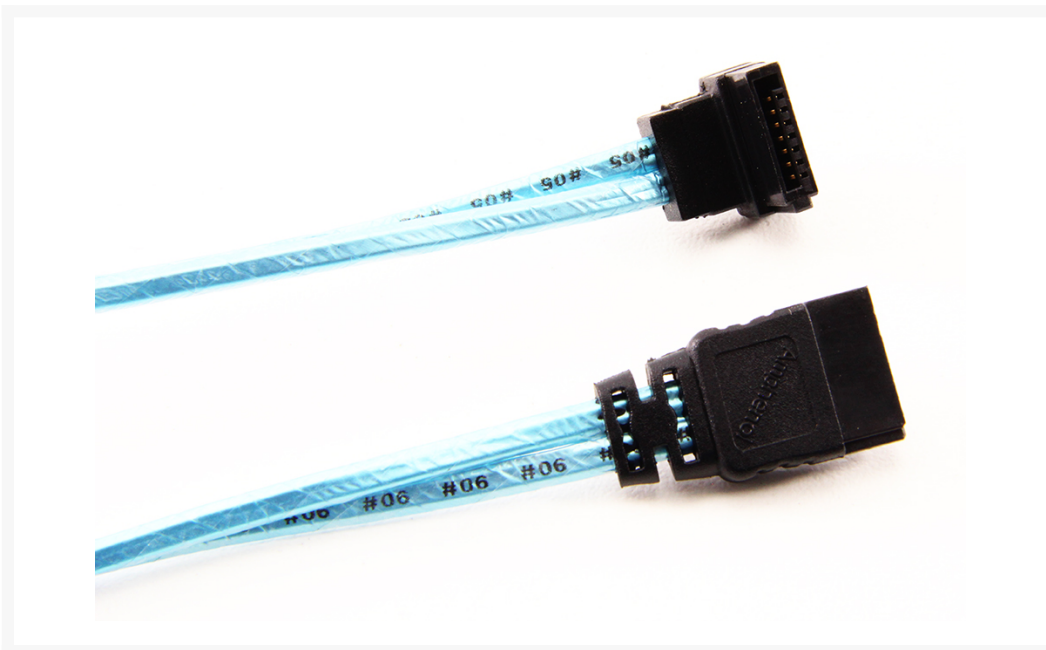

Premium Amphenol 90 Degree Up Right-Angle 6.0 Gbps SATA-3 Data Cable - 38cm

\$3.99

Product Images

Short Description

Premium Amphenol 90 Degree Up Right-Angle 6.0 Gbps SATA-3 Data Cable

This cable was used to connect different SATA devices such as HDDs or optical drives to the Mainboard. Additionally shielded and insulated, this cable is perfect for use in your PC. The safety latch is an additional safety feature which locks the plug into place to ensure a safe connection. This connection can be loosened by hand by pressing the plug.

Description

Premium Amphenol 90 Degree Up Right-Angle 6.0 Gbps SATA-3 Data Cable

This cable was used to connect different SATA devices such as HDDs or optical drives to the Mainboard. Additionally shielded and insulated, this cable is perfect for use in your PC. The safety latch is an additional safety feature which locks the plug into place to ensure a safe connection. This connection can be loosened by hand by pressing the plug.

Specifications

Technical specifications:

Length: 38cm, 48cm, 56cm, 59cm, 70cm

Standard: High-Speed 6Gbps SATA III SATA 3

Colour: Silver Blue

Connectors: Straight-Angled (Upward)

Additional Information

Brand	ModDIY
SKU	AMP-UA-SATA3-38
Weight	0.2000
Color	Blue
Cable Type	SATA Data Internal
Length	38cm