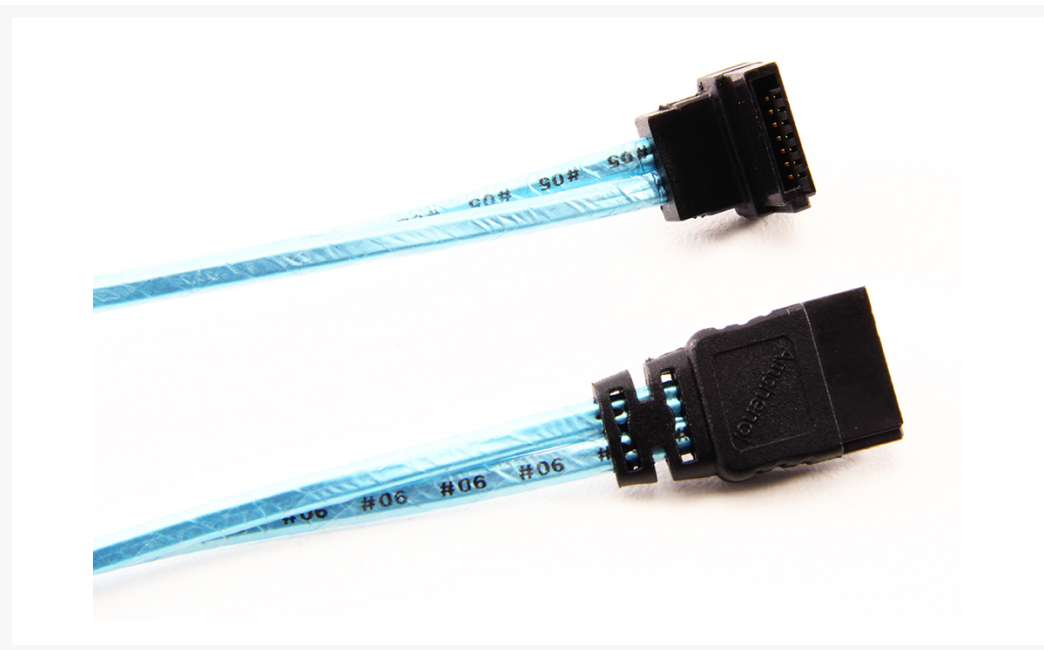

Premium Amphenol 90 Degree Up Right-Angle 6.0 Gbps SATA-3 Data Cable - 48cm

\$3.99

Product Images

Short Description

Premium Amphenol 90 Degree Up Right-Angle 6.0 Gbps SATA-3 Data Cable

This cable was used to connect different SATA devices such as HDDs or optical drives to the Mainboard. Additionally shielded and insulated, this cable is perfect for use in your PC. The safety latch is an additional safety feature which locks the plug into place to ensure a safe connection. This connection can be loosened by hand by pressing the plug.

Description

Premium Amphenol 90 Degree Up Right-Angle 6.0 Gbps SATA-3 Data Cable

This cable was used to connect different SATA devices such as HDDs or optical drives to the Mainboard. Additionally shielded and insulated, this cable is perfect for use in your PC. The safety latch is an additional safety feature which locks the plug into place to ensure a safe connection. This connection can be loosened by hand by pressing the plug.

Specifications

Technical specifications:

Length: 38cm, 48cm, 56cm, 59cm, 70cm

Standard: High-Speed 6Gbps SATA III SATA 3

Colour: Silver Blue

Connectors: Straight-Angled (Upward)

Additional Information

Brand	ModDIY
SKU	AMP-UA-SATA3-48
Weight	0.2000
Color	Blue
Cable Type	SATA Data Internal
Length	48cm