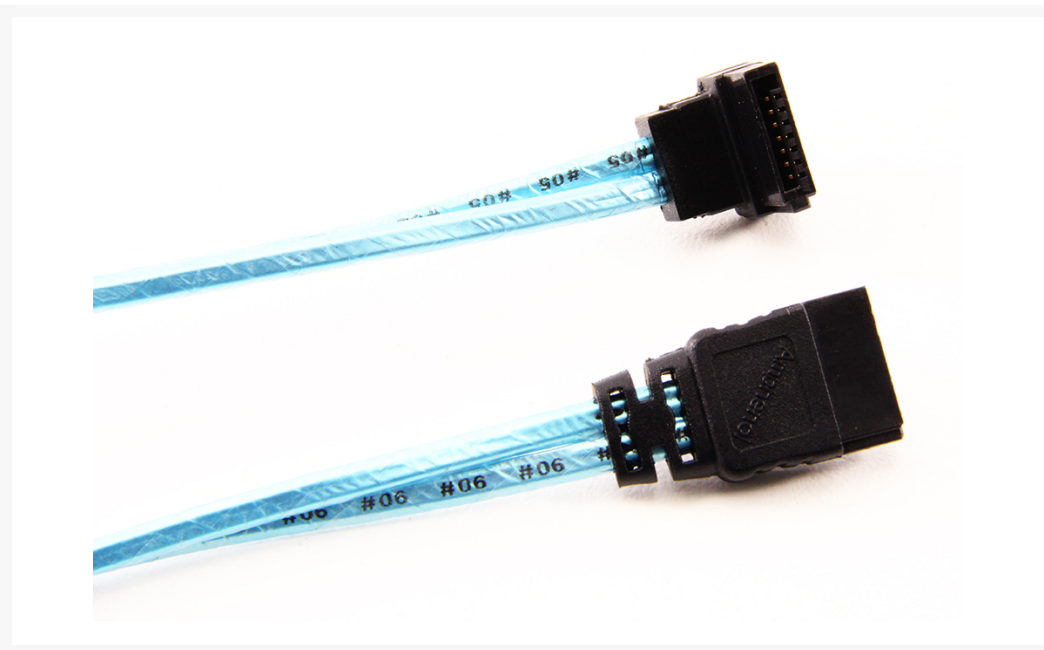

Premium Amphenol 90 Degree Up Right-Angle 6.0 Gbps SATA-3 Data Cable - 59cm

\$3.99

Product Images

Short Description

Premium Amphenol 90 Degree Up Right-Angle 6.0 Gbps SATA-3 Data Cable

This cable was used to connect different SATA devices such as HDDs or optical drives to the Mainboard. Additionally shielded and insulated, this cable is perfect for use in your PC. The safety latch is an additional safety feature which locks the plug into place to ensure a safe connection. This connection can be loosened by hand by pressing the plug.

Description

Premium Amphenol 90 Degree Up Right-Angle 6.0 Gbps SATA-3 Data Cable

This cable was used to connect different SATA devices such as HDDs or optical drives to the Mainboard. Additionally shielded and insulated, this cable is perfect for use in your PC. The safety latch is an additional safety feature which locks the plug into place to ensure a safe connection. This connection can be loosened by hand by pressing the plug.

Specifications

Technical specifications:

Length: 38cm, 48cm, 56cm, 59cm, 70cm

Standard: High-Speed 6Gbps SATA III SATA 3

Colour: Silver Blue

Connectors: Straight-Angled (Upward)

Additional Information

Brand	ModDIY
SKU	AMP-UA-SATA3-59
Weight	0.2000
Color	Blue
Cable Type	SATA Data Internal
Length	59cm