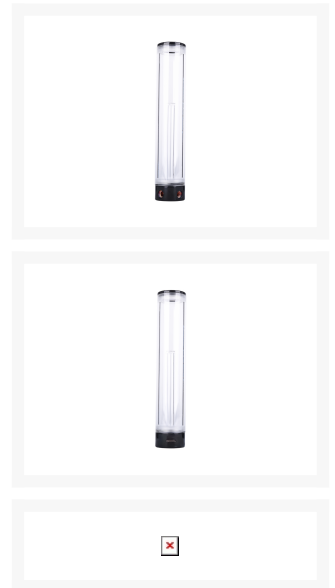

Alphacool Cape Corp Coolplex HF metal 25 - deep black

\$49.50

Product Images

Short Description

The Alphacool Cape Corp Coolplex HF Metal is the first reservoir from Alphacool which has a base and top made completely out of brass and also has the Lighttower water effect.

With the Alphacool Cape Corp Coolplex HF Metal, you get a reservoir in elegant brass. The base and top are both made of solid nickel-plated brass, creating a uniquely elegant look in your computer. The Cape Corp Coolplex HF Metal doesn't get its good looks from various gimmicks, but rather from its simplicity and the materials used.

Description

The Alphacool Cape Corp Coolplex HF Metal is the first reservoir from Alphacool which has a base and top made completely out of brass and also has the Lighttower water effect.

With the Alphacool Cape Corp Coolplex HF Metal, you get a reservoir in elegant brass. The base and top are both made of solid nickel-plated brass, creating a uniquely elegant look in your computer. The Cape Corp Coolplex HF Metal doesn't get its good looks from various gimmicks, but rather from its simplicity and the materials used.

And yet, the Cape Corp Coolplex HF Metal still features an optical highlight that has become virtually essential to the Alphacool Series. The Lighttower water effect is included here too. The streams of water coming sideways out of the riser pipe hit the transparent Plexiglas of the reservoir, creating a unique fountain effect that changes at every flow rate. If you'd rather not use the water effect, you can simply fill the reservoir past the riser pipe.