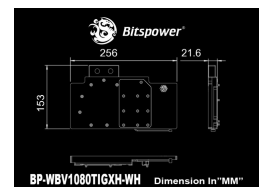

Bitspower GALAX GTX 1080 Ti HOF White Acrylic Designed for GALAX GTX 1080 Ti HOF VGA Card.

Special Price
$57.75 was
$165.00

Product Images

Short Description

Bitspower GALAX GTX 1080 Ti HOF White Acrylic Designed for GALAX GTX 1080 Ti HOF VGA Card.