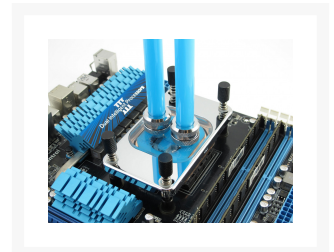

# RayStorm Neo WaterBlock (AMD AM4) Chrome

Special Price  
**\$69.99** was  
**\$79.95**

## Short Description

---

The RayStorm Neo combines the high performance of our RayStorm Pro block, with a premium new look. Each waterblock is carefully machined from pure copper and acrylic, while the hold down bracket is machined from solid aluminium. As with all XSPC products, no aluminium is used in the coolant flow path.

## Description

---

The RayStorm Neo combines the high performance of our RayStorm Pro block, with a premium new look. Each waterblock is carefully machined from pure copper and acrylic, while the hold down bracket is machined from solid aluminium. As with all XSPC products, no aluminium is used in the coolant flow path.

## Specifications

---

- High performance copper base
- High quality acrylic top
- Solid aluminium bracket
- Low flow restriction
- RGB Lighting
- 2 x 2x5x5mm LED holes
- G1/4" threads
- Compatible with most compression fittings