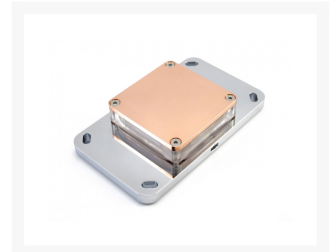

# RayStorm Neo WaterBlock (AMD AM4) Chrome

Special Price  
**\$69.99** was  
**\$79.95**

## Short Description

---

The RayStorm Neo combines the high performance of our RayStorm Pro block, with a premium new look. Each waterblock is carefully machined from pure copper and acrylic, while the hold down bracket is machined from solid aluminium. As with all XSPC products, no aluminium is used in the coolant flow path.

## Description

---

The RayStorm Neo combines the high performance of our RayStorm Pro block, with a premium new look. Each waterblock is carefully machined from pure copper and acrylic, while the hold down bracket is machined from solid aluminium. As with all XSPC products, no aluminium is used in the coolant flow path.

## Specifications

---

- High performance copper base
- High quality acrylic top
- Solid aluminium bracket
- Low flow restriction
- RGB Lighting
- 2 x 2x5x5mm LED holes
- G1/4" threads
- Compatible with most compression fittings