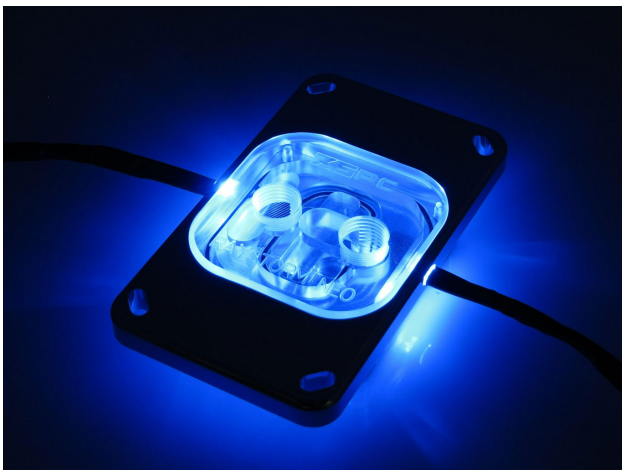

# RayStorm Neo WaterBlock (AMD AM4) Chrome

Special Price  
**\$69.99** was  
**\$79.95**

## Short Description

---

The RayStorm Neo combines the high performance of our RayStorm Pro block, with a premium new look. Each waterblock is carefully machined from pure copper and acrylic, while the hold down bracket is machined from solid aluminium. As with all XSPC products, no aluminium is used in the coolant flow path.

## Description

---

The RayStorm Neo combines the high performance of our RayStorm Pro block, with a premium new look. Each waterblock is carefully machined from pure copper and acrylic, while the hold down bracket is machined from solid aluminium. As with all XSPC products, no aluminium is used in the coolant flow path.

## Specifications

---

- High performance copper base
- High quality acrylic top
- Solid aluminium bracket
- Low flow restriction
- RGB Lighting
- 2 x 2x5x5mm LED holes
- G1/4" threads
- Compatible with most compression fittings