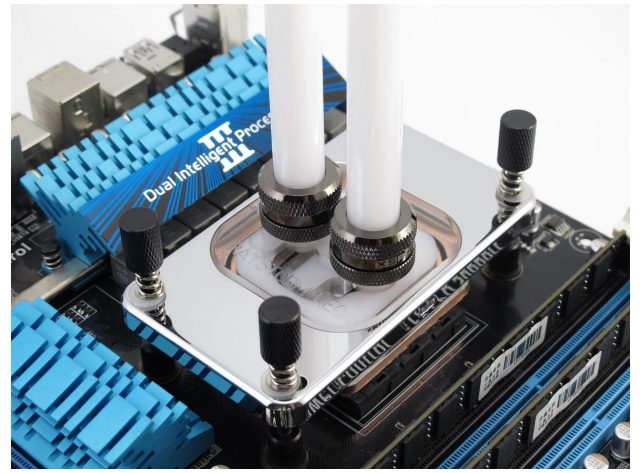

## Short Description

---

The RayStorm Neo combines the high performance of our RayStorm Pro block, with a premium new look. Each waterblock is carefully machined from pure copper and acrylic, while the hold down bracket is machined from solid aluminium. As with all XSPC products, no aluminium is used in the coolant flow path.

## Description

---

The RayStorm Neo combines the high performance of our RayStorm Pro block, with a premium new look. Each waterblock is carefully machined from pure copper and acrylic, while the hold down bracket is machined from solid aluminium. As with all XSPC products, no aluminium is used in the coolant flow path.

The RayStorm Neo offers outstanding performance, low flow restriction, RGB lighting, and thanks to our new mounting system it's easier than ever to install.

Supplied with a multi function RGB controller and two RGB LEDs.

## Specifications

---

- High performance copper base
- High quality acrylic top
- Solid aluminium bracket
- Low flow restriction
- RGB Lighting
- 2 x 2x5x5mm LED holes
- G1/4" threads
- Compatible with most compression fittings