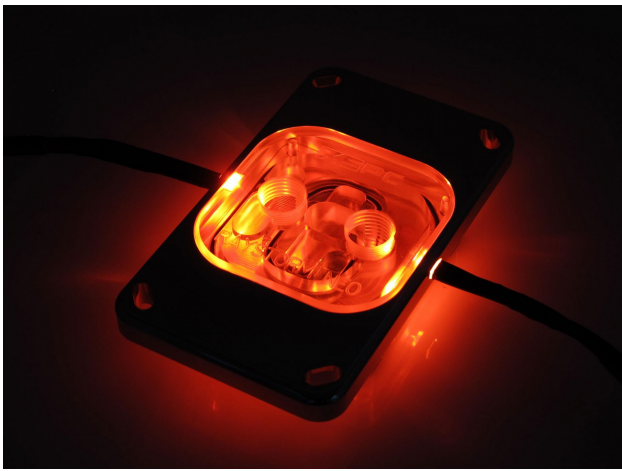

## Short Description

---

The RayStorm Neo combines the high performance of our RayStorm Pro block, with a premium new look. Each waterblock is carefully machined from pure copper and acrylic, while the hold down bracket is machined from solid aluminium. As with all XSPC products, no aluminium is used in the coolant flow path.

## Description

---

The RayStorm Neo combines the high performance of our RayStorm Pro block, with a premium new look. Each waterblock is carefully machined from pure copper and acrylic, while the hold down bracket is machined from solid aluminium. As with all XSPC products, no aluminium is used in the coolant flow path.

The RayStorm Neo offers outstanding performance, low flow restriction, RGB lighting, and thanks to our new mounting system it's easier than ever to install.

Supplied with a multi function RGB controller and two RGB LEDs.

## Specifications

---

- High performance copper base
- High quality acrylic top
- Solid aluminium bracket
- Low flow restriction
- RGB Lighting
- 2 x 2x5x5mm LED holes
- G1/4" threads
- Compatible with most compression fittings