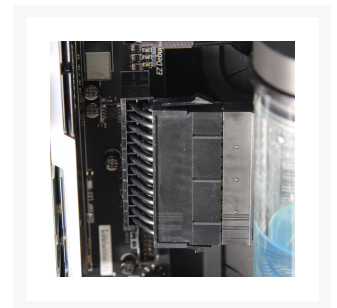

ModMyToys Premium 90-Degree Motherboard 24-pin ATX/EPX 12V Adapter

\$12.95

Product Images

Short Description

You want it? --You got it! Introducing 90-degree connector adapters from ModMyToys! Tired of dealing with those combed individually-sleeved wires and getting them wrangled and angled like a cowboy IT network-administrator?

Description

You want it? --You *got* it! Introducing 90-degree connector adapters from ModMyToys! Tired of dealing with those combed individually-sleeved wires and getting them wrangled and angled like a cowboy IT network-administrator? These adapters are the perfect solution! Available in all-black to blend in with most rigs, you can use your existing cable installs as they use industry-standard connectors. Simply click them in, tuck your cables, and you're ready to rock! With a variety of connector types to cover most install situations with the GPU as well as mobo, you have plenty of options available to choose from. Yet another kick-ass product brought to you by ModMyToys!

Additional Information

Brand	ModMyToys
SKU	MMT-ATX24-90
Weight	0.0100
Color	Black
Connector Type	90 Degree 24-pin ATX/EPS Adapter
Gender	Male/Female Set
Vendor SKU/EAN	0610696983527