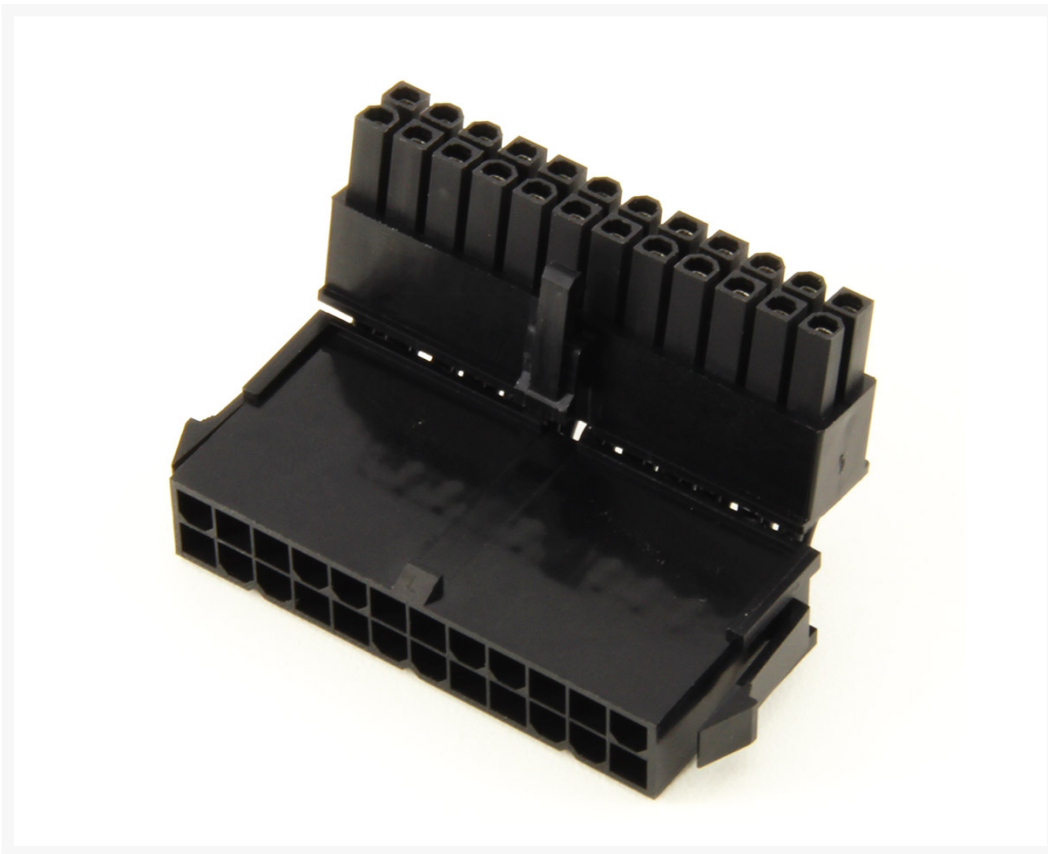

ModMyToys Premium 90-Degree Motherboard 24-pin ATX/EPX 12V Adapter

\$12.95

Product Images

Short Description

You want it? --You got it! Introducing 90-degree connector adapters from ModMyToys! Tired of dealing with those combed individually-sleeved wires and getting them wrangled and angled like a cowboy IT network-administrator?

Description

You want it? --You *got* it! Introducing 90-degree connector adapters from ModMyToys! Tired of dealing with those combed individually-sleeved wires and getting them wrangled and angled like a cowboy IT network-administrator? These adapters are the perfect solution! Available in all-black to blend in with most rigs, you can use your existing cable installs as they use industry-standard connectors. Simply click them in, tuck your cables, and you're ready to rock! With a variety of connector types to cover most install situations with the GPU as well as mobo, you have plenty of options available to choose from. Yet another kick-ass product brought to you by ModMyToys!

Additional Information

Brand	ModMyToys
SKU	MMT-ATX24-90
Weight	0.0100
Color	Black
Connector Type	90 Degree 24-pin ATX/EPS Adapter
Gender	Male/Female Set
Vendor SKU/EAN	0610696983527