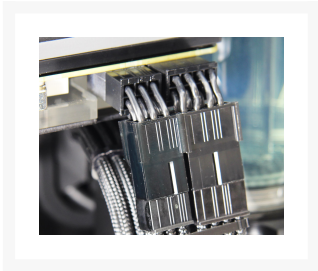

ModMyToys Premium 90-Degree VGA 8-pin GPU Adapter

\$8.95

Product Images

Short Description

You want it? --You *got* it! Introducing 90-degree connector adapters from ModMyToys! Tired of dealing with those combed individually-sleeved wires and getting them wrangled and angled like a cowboy IT network-administrator? These adapters are the perfect solution! Available in all-black to blend in with most rigs, you can use your existing cable installs as they use industry-standard connectors. Simply click them in, tuck your cables, and you're ready to rock! With a variety of connector types to cover most install situations with the GPU as well as mobo, you have plenty of options available to choose from. Yet another kick-ass product brought to you by ModMyToys!

Description

You want it? --You *got* it! Introducing 90-degree connector adapters from ModMyToys! Tired of dealing with those combed individually-sleeved wires and getting them wrangled and angled like a cowboy IT network-administrator? These adapters are the perfect solution! Available in all-black to blend in with most rigs, you can use your existing cable installs as they use industry-standard connectors. Simply click them in, tuck your cables, and you're ready to rock! With a variety of connector types to cover most install situations with the GPU as well as mobo, you have plenty of options available to choose from. Yet another kick-ass product brought to you by ModMyToys!