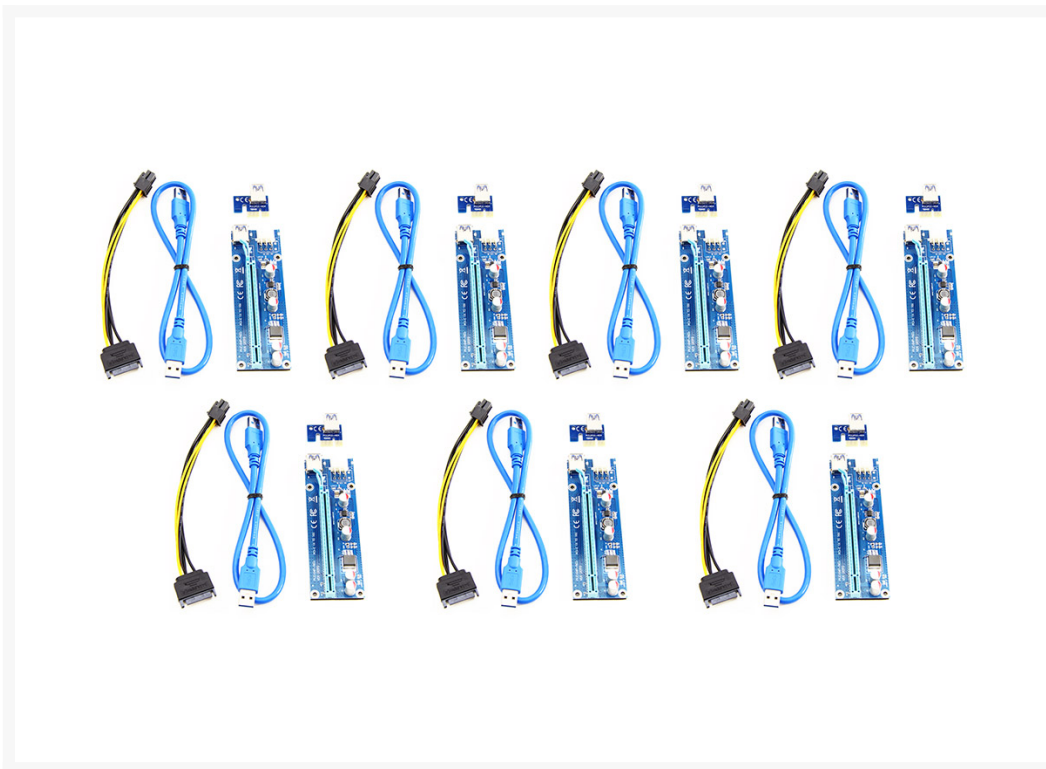

# PPCS PCI Express Riser Card 1x to 16x PCI-E Risers 6Pin Power Version 009S - 7 Pack

\$54.95

## Short Description

This 7 pack of Version 009S PCI Express riser cards are great for building a mining rig with 7 GPU's!

## Features

---

1. 100% Brand new and high quality
2. Using 60cm USB 3.0 cable as extender cable ,premium quality and super speed.
3. With 4x FP solid capacitors, making graphics power supply more stable and secure.
4. With SATA 15pin Male to 6pin power cable,more powerful,and reduce the burden of the motherboard.
5. Gold plated contacts for better connectivity and long life .
6. Compatible with 1x,4x,8x,16x PCI-E slot of the motherboard.
7. With side clip to fasten other card.
8. No driver needed
9. Dedicated for bitcoin mining

## Specifications

---

- 1.Board size:13cm\*4.5cm\*1.5cm
- 2:Color: Blue
- 3.USB Cable Length:30cm,60cm