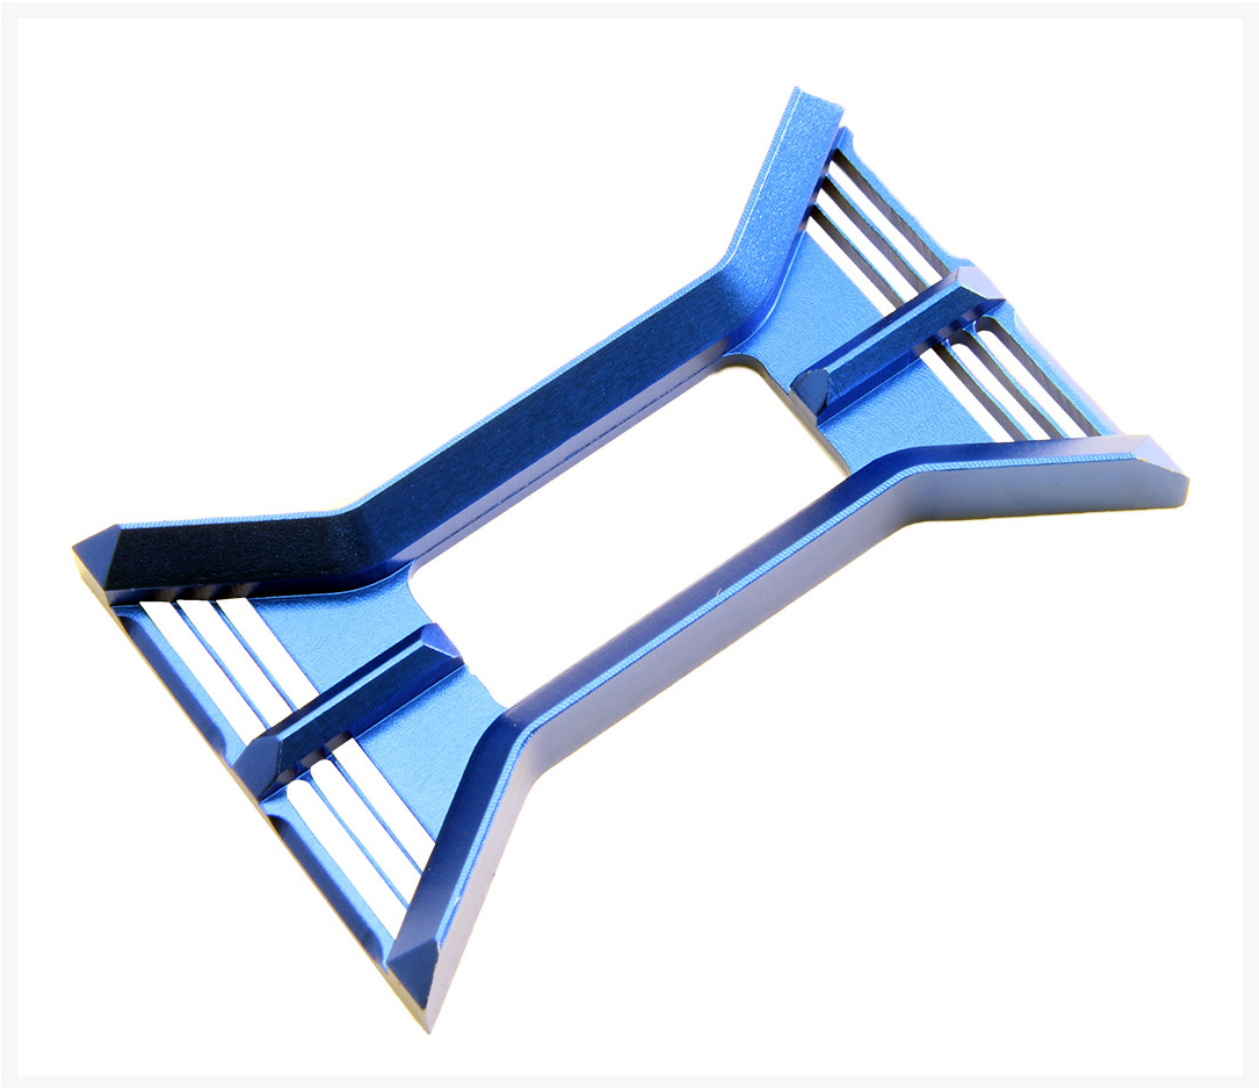

# Swiftech Apogee SKF "Heirloom Series" Cover Plate - Dark Blue

\$7.50

## Short Description

---

Pick up some additional cover plates so that you have multiple choices with your Apogee "Heirloom Series" waterblock.

## Description

---

Pick up some additional cover plates so that you have multiple choices with your Apogee "Heirloom Series" waterblock.

## Additional Information

---

Brand	Swiftech
SKU	AP-SKF-COVER-DARKBLUE
Weight	0.0100
Color	Blue
Block Accessory Type	Replacement Part