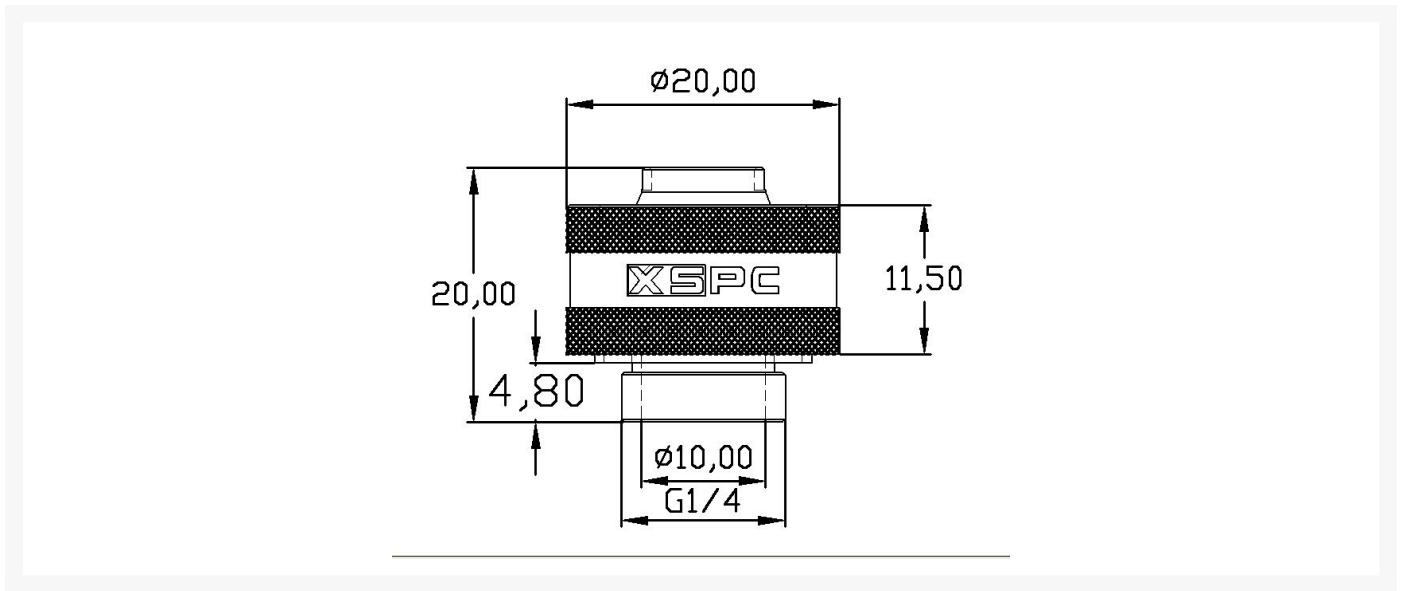

XSPC Coin Fit G1/4 to 3/8 ID 1/2 OD Compression Fitting - Matte Black - V2

\$5.49

Product Images

Short Description

XSPC Coin Fit G1/4 to 3/8 ID 1/2 OD Compression Fitting in Chrome finish!

Description

XSPC Coin Fit G1/4 to 3/8 ID 1/2 OD Compression Fitting in Chrome finish!

Features:

- Material: Brass
- Matte Black Electroplated Finish
- For 3/8" ID, 1/2" OD Tubing (10mm ID, 13mm OD)
- Low profile design
- G1/4" Thread

Easy tool free coin installation

Additional Information

Brand	XSPC
SKU	XSPC-COMP-3812-MB-V2
Weight	0.1000
Special Order	No
Fitting Type	Compression
Fitting Size	3/8" x 1/2"
Fitting Angle	Straight
Fitting Finish	Matte Black
Vendor SKU/EAN	5060175588814