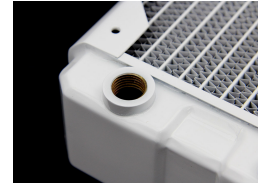

HARDWARE LABS

Black Ice Nemesis 560GTX® Dual-Core Xtreme Profile Radiator - White

\$193.95

Product Images

Short Description

The Black Ice® Nemesis® 560GTX® is the quad 140mm fan implementation of the Nemesis® series of radiators. Featuring an enhanced flow GTX® core with Supercruise optimizations, we give the hardcore PC case modder all that is needed to execute a multi-CPU/multi-GPU setup while maintaining whisper quiet operations with better flow and significantly enhanced scalability.

Description

The Black Ice® Nemesis® 560GTX® is the quad 140mm fan implementation of the Nemesis® series of radiators. Featuring an enhanced flow GTX® core with Supercruise optimizations, we give the hardcore PC case modder all that is needed to execute a multi-CPU/multi-GPU setup while maintaining whisper quiet operations with better flow and significantly enhanced scalability.

Features

- 140 mm x 4 fan Xtreme form factor two-pass radiator
- 592mm x 153mm x 54mm (L x W x H)
- 16 FPI 25 Micron Copper Fins
- Now optimized for sub-800 rpm ultra-stealth fans
- Supercruise optimizations for scalable performance with higher speed fans
- 15% more tubing area in the same Black Ice® GTX™ 560 form factor
- Increased internal coolant flow rates
- Standard G 1/4" inlet/outlet fittings
- Standard M4 mounting threads
- Fully ROHS Compliant
- 100% Made from conflict-free materials
- Industry standard Black Ice® quality
- Lifetime warranty against manufacturing defects*