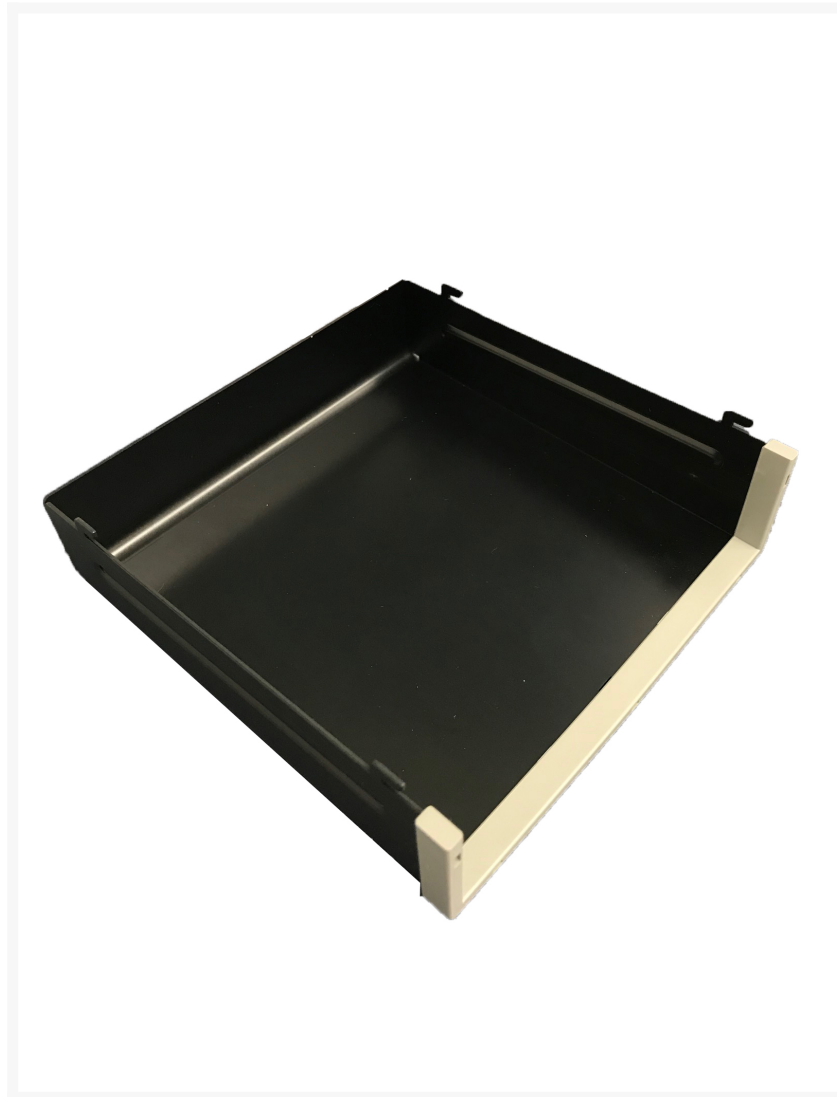

# Lian Li PSU Duct - For Original V Series Cases - Black

\$2.99

## Product Images

## Short Description

---

This is genuine Lian Li aluminum PSU duct that fits on the original V Series cases. Black color.

## Description

---

This is genuine Lian Li aluminum PSU duct that fits on the original V Series cases. Black color.