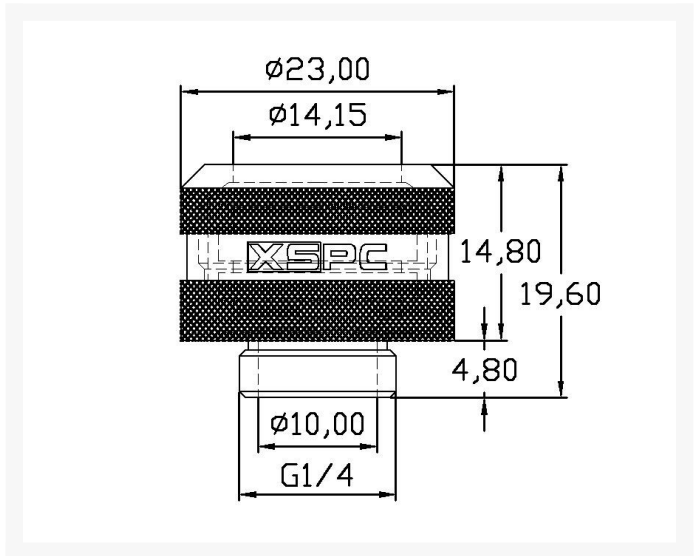

XSPC G1/4" to 14mm Rigid Tubing - Triple Seal (Chrome)

\$5.95

Product Images

Short Description

XSPC Rigid Tubing Fittings are designed for 14mm PETG tubing and 14mm metal tubing. The fittings have two push seals and an additional compression seal for a safe and secure connection.

Description

XSPC Rigid Tubing Fittings are designed for 14mm PETG tubing and 14mm metal tubing. The fittings have two push seals and an additional compression seal for a safe and secure connection.

NOTE: Only for use with XSPC 14mm PETG and Rigid Tubing Fittings

Features

- Triple O-Ring Seal
- Material: Brass
- Finish: Chrome
- For 14mm OD Rigid Tubing
- G1/4" Thread
- Easy tool free installation

Additional Information

Brand	XSPC
SKU	XSPC-G14-14MM-RIGID-CH
Weight	0.1000
Special Order	No
Fitting Type	Rigid Compression
Fitting Size	14mm
Fitting Angle	Straight
Fitting Finish	Chrome
Vendor SKU/EAN	5060175589279