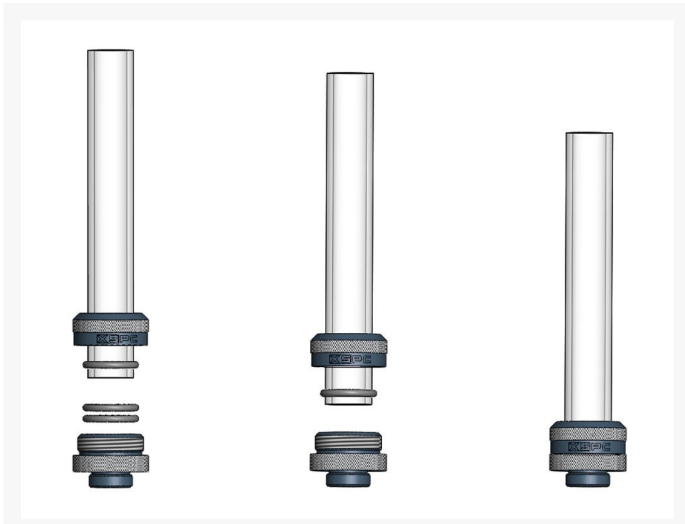

XSPC G1/4" to 14mm Rigid Tubing - Triple Seal (Chrome)

\$5.95

Product Images

Short Description

XSPC Rigid Tubing Fittings are designed for 14mm PETG tubing and 14mm metal tubing. The fittings have two push seals and an additional compression seal for a safe and secure connection.

Description

XSPC Rigid Tubing Fittings are designed for 14mm PETG tubing and 14mm metal tubing. The fittings have two push seals and an additional compression seal for a safe and secure connection.

NOTE: Only for use with XSPC 14mm PETG and Rigid Tubing Fittings

Features

- Triple O-Ring Seal
- Material: Brass
- Finish: Chrome
- For 14mm OD Rigid Tubing
- G1/4" Thread
- Easy tool free installation

Additional Information

Brand	XSPC
SKU	XSPC-G14-14MM-RIGID-CH
Weight	0.1000
Special Order	No
Fitting Type	Rigid Compression
Fitting Size	14mm
Fitting Angle	Straight
Fitting Finish	Chrome
Vendor SKU/EAN	5060175589279