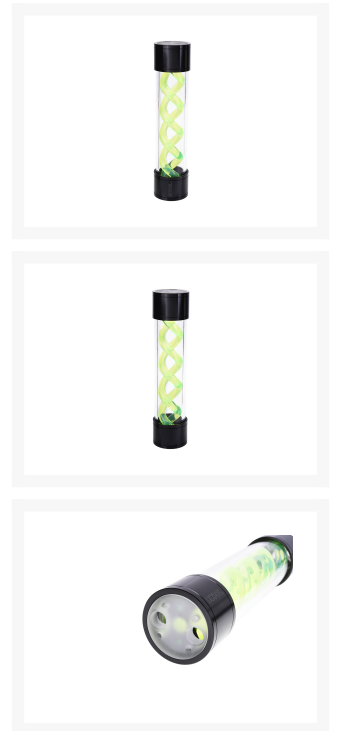

# Alphacool Eisbecher Helix Light 250mm reservoir - green

\$35.50

## Short Description

---

The Alphacool Helix Eisbecher captivates with its unique Helix Optic, including elegant aluminium caps for its upper and bottom sides. The 60mm diameter version also offers a UV cathode tube to illuminate UV-reactive water from within.

## Description

---

The Alphacool Helix Eisbecher captivates with its unique Helix Optic, including elegant aluminium caps for its upper and bottom sides. The 60mm diameter version also offers a UV cathode tube to illuminate UV-reactive water from within.

The Alphacool Eisbecher Helix Light is the optical highlight of the Eisbecher family. The helix inside the reservoir gives off a unique effect reminiscent of a strand of DNA, making it a real eye-catcher. The base and top are made entirely of acetal, but are covered with aluminium caps for an elegant look. The aluminium caps do not come in contact with the water, of course.