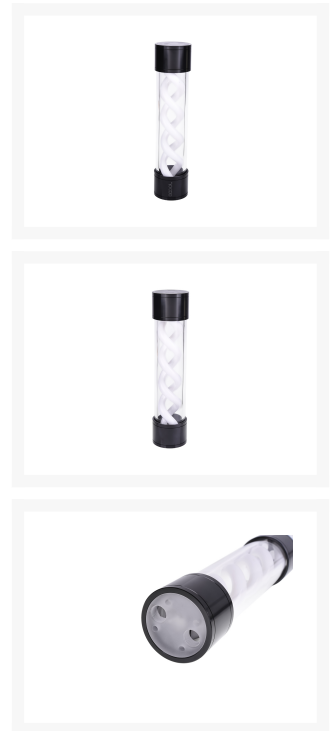

Alphacool Eisbecher Helix Light 250mm reservoir - black/white

\$66.50

Product Images

Short Description

The Alphacool Helix Eisbecher captivates with its unique Helix Optic, including elegant aluminium caps for its upper and bottom sides. The 60mm diameter version also offers a UV cathode tube to illuminate UV-reactive water from within.

Description

The Alphacool Helix Eisbecher captivates with its unique Helix Optic, including elegant aluminium caps for its upper and bottom sides. The 60mm diameter version also offers a UV cathode tube to illuminate UV-reactive water from within.

The Alphacool Eisbecher Helix Light is the optical highlight of the Eisbecher family. The helix inside the reservoir gives off a unique effect reminiscent of a strand of DNA, making it a real eye-catcher. The base and top are made entirely of acetal, but are covered with aluminium caps for an elegant look. The aluminium caps do not come in contact with the water, of course.

The installation options are considerable, with two G1/4 threads in both the bottom and top. This gives you lots of options for positioning your reservoir. The installation set is a clip bracket, made up of two clips which are fastened to the case with one screw each. The Eisbecher Helix Light just needs to be clipped on, giving you lots of flexibility in how you mount it.