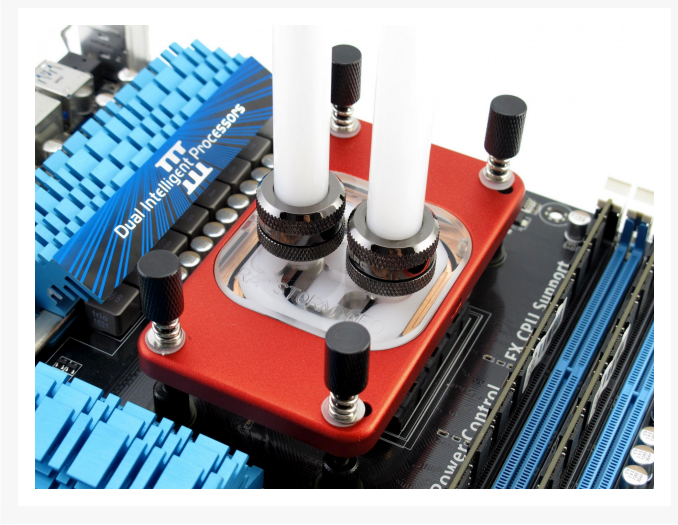

RayStorm Neo WaterBlock (AMD AM4) Red

Special Price
\$69.95 was
~~\$79.95~~

Product Images

Short Description

The RayStorm Neo combines the high performance of our RayStorm Pro block, with a premium new look. Each waterblock is carefully machined from pure copper and acrylic, while the hold down bracket is machined from solid aluminium. As with all XSPC products, no aluminium is used in the coolant flow path.

Description

The RayStorm Neo combines the high performance of our RayStorm Pro block, with a premium new look. Each waterblock is carefully machined from pure copper and acrylic, while the hold down bracket is machined from solid aluminium. As with all XSPC products, no aluminium is used in the coolant flow path.

The RayStorm Neo offers outstanding performance, low flow restriction, RGB lighting, and thanks to our new mounting system it's easier than ever to install.

Supplied with a multi function RGB controller and two RGB LEDs.

Specifications

- High performance copper base
- High quality acrylic top
- Solid aluminium bracket
- Low flow restriction
- RGB Lighting
- 2 x 2x5x5mm LED holes
- G1/4" threads
- Compatible with most compression fittings