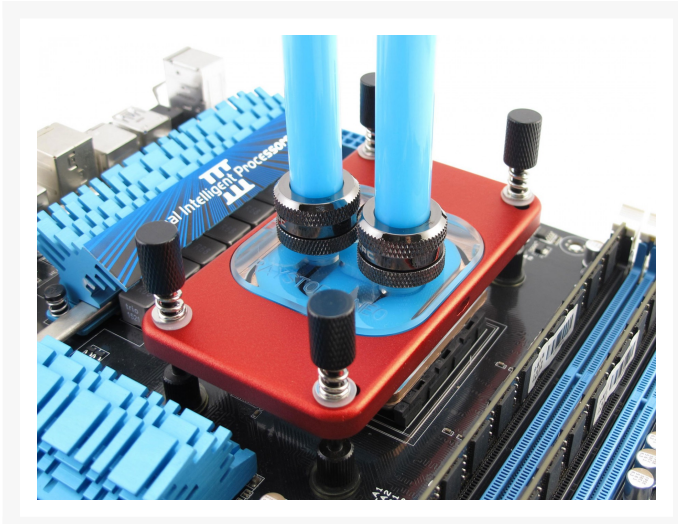

RayStorm Neo WaterBlock (AMD AM4) Red

Special Price
\$69.95 was
~~\$79.95~~

Product Images

Short Description

The RayStorm Neo combines the high performance of our RayStorm Pro block, with a premium new look. Each waterblock is carefully machined from pure copper and acrylic, while the hold down bracket is machined from solid aluminium. As with all XSPC products, no aluminium is used in the coolant flow path.

Description

The RayStorm Neo combines the high performance of our RayStorm Pro block, with a premium new look. Each waterblock is carefully machined from pure copper and acrylic, while the hold down bracket is machined from solid aluminium. As with all XSPC products, no aluminium is used in the coolant flow path.

The RayStorm Neo offers outstanding performance, low flow restriction, RGB lighting, and thanks to our new mounting system it's easier than ever to install.

Supplied with a multi function RGB controller and two RGB LEDs.

Specifications

- High performance copper base
- High quality acrylic top
- Solid aluminium bracket
- Low flow restriction
- RGB Lighting
- 2 x 2x5x5mm LED holes
- G1/4" threads
- Compatible with most compression fittings