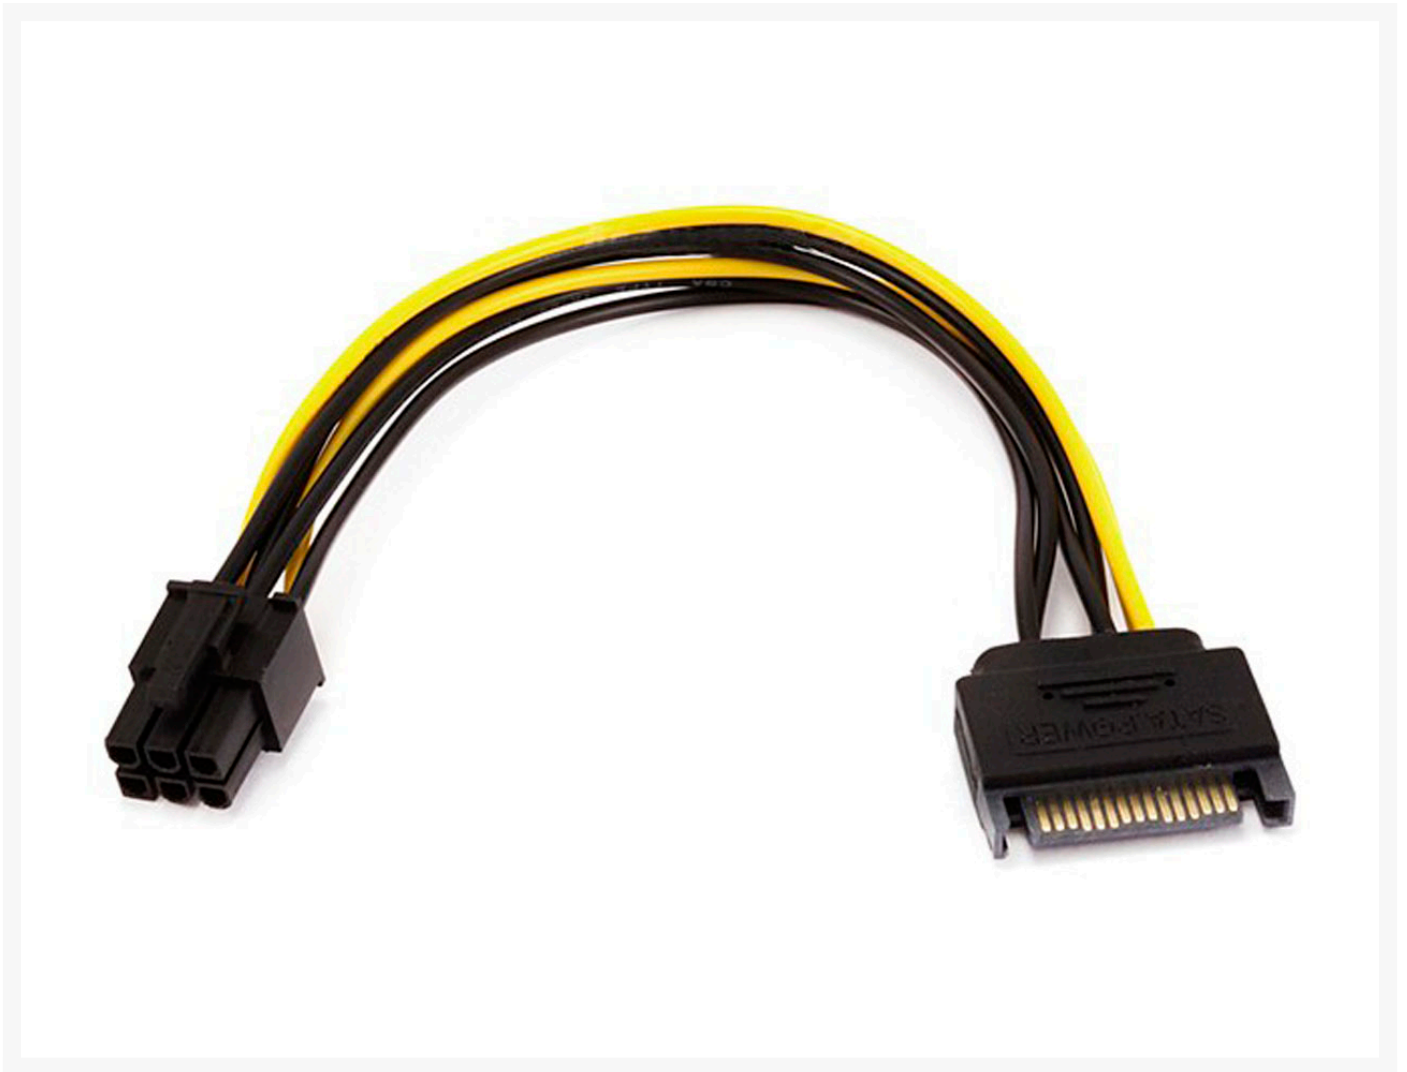

6 inch SATA 15pin to 6pin PCI Express Card Power Cable

\$1.95

Product Images

Short Description

If your PC's power supply has no PCI-express power connectors (or not enough of them for your needs) you can use this handy cable to provide PCIe power from one of your open SATA connections.

Description

If your PC's power supply has no PCI-express power connectors (or not enough of them for your needs) you can use this handy cable to provide PCIe power from one of your open SATA connections.

Additional Information

SKU	CABLE-SATA-6PIN-D
Weight	0.1000
Color	Black
Cable Type	SATA to 6-pin
Length	6"