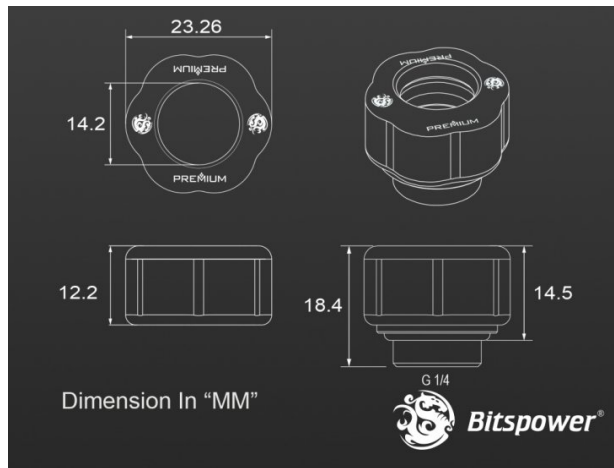

## Short Description

Bitspower Premium Master Hard Tube Fitting MHT14 Are Design For Hard Tubing OD14MM. They Have A Unique Surface For Each Nut With Concentric Circles By Handmade.

## Description

Bitspower Premium Master Hard Tube Fitting MHT14 Are Design For Hard Tubing OD14MM. They Have A Unique Surface For Each Nut With Concentric Circles By Handmade.

## Specifications

Thread : G1/4"

Thread Length : 5MM

Quantity : 6 PCS

Application Item:

BP-HEXW10-ASL

\*User can use this hexagon wrench 10MM to fix these BP-PREMHT12/14/16/12IN series easily.

**\*\*\*All Specification Will Be Changed Without Further Notice\*\*\***