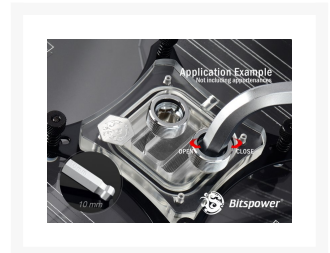

## Short Description

Bitspower Premium Master Hard Tube Fitting MHT14 Are Design For Hard Tubing OD14MM. They Have A Unique Surface For Each Nut With Concentric Circles By Handmade.

## Description

Bitspower Premium Master Hard Tube Fitting MHT14 Are Design For Hard Tubing OD14MM. They Have A Unique Surface For Each Nut With Concentric Circles By Handmade.

## Features

1. Unique Surface For Each Nut With Concentric Circles By Handmade.
2. Labeled With Unique Number.
3. Design For Hard Tubing OD14MM.
4. Inner Hexagonal Design.
5. High Quality Brass And Aluminum ( Nut )Material.
6. Brass With High Durability Nickel Finished In Silver Shining Color.
7. Aluminum With High Durability Anodizing Finished In Blue Color.
8. RoHS Compliant.

## Specifications

Thread : G1/4"

Thread Length : 5MM

Quantity : 6 PCS

Application Item:

BP-HEXW10-ASL

\*User can use this hexagon wrench 10MM to fix these BP-PREMHT12/14/16/12IN series easily.

**\*\*\*All Specification Will Be Changed Without Further Notice\*\*\***