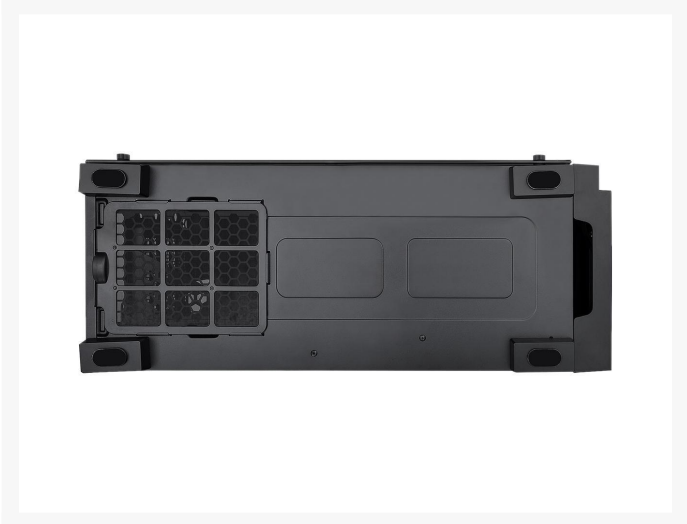

Thermaltake Versa C23 Tempered Glass RGB Edition Mid-tower Chassis

\$79.99

Product Images

Short Description

Perfectly designed for gamers, the new Versa C23 Tempered Glass RGB Edition Mid-Tower chassis comes with brushed aluminum front and top panels for elegant aesthetic, an 4mm thick enlarged tempered glass side panel for a direct view of the inner system, and with the built-in RGB LED illuminating on front right and top right edges and also around top front I/O ports to give users a personal touch with 11 lighting modes whilst adding incredibly stunning visual perspective to the system. The Versa C23 TG RGB Edition supports the latest PC hardware and all high-end GPU solutions, guarantees on unparalleled expandability for high-end configurations and liquid cooling system to satisfy the market where users have opted for stylish PC chassis with advanced features and aesthetic appeal.

Description

Perfectly designed for gamers, the new Versa C23 Tempered Glass RGB Edition Mid-Tower chassis comes with brushed aluminum front and top panels for elegant aesthetic, an 4mm thick enlarged tempered glass side panel for a direct view of the inner system, and with the built-in RGB LED illuminating on front right and top right edges and also around top front I/O ports to give users a personal touch with 11 lighting modes whilst adding incredibly stunning visual perspective to the system. The Versa C23 TG RGB Edition supports the latest PC hardware and all high-end GPU solutions, guarantees on unparalleled expandability for high-end configurations and liquid cooling system to satisfy the market where users have opted for stylish PC chassis with advanced features and aesthetic appeal.

Aluminum Front and Top Panels

Featuring brushed aluminum front and top panels to mask the extrusive drive devices, not only unify the appearance, but also provide a simple yet elegant aesthetic.

Gorgeous RGB LED Illumination