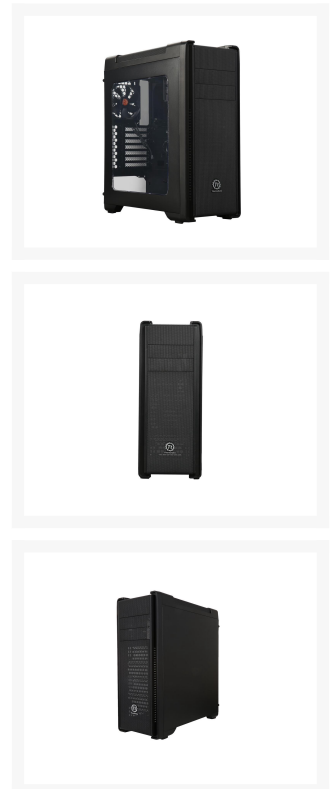

## Short Description

---

The new Versa C21 RGB Mid-Tower chassis is perfectly designed for gamers to build a high-end but stylish gaming system. Featuring stunning RGB LED light, users can add a personal touch with 7 vibrant colors. Additionally, the Versa C21 RGB supports up to a standard ATX motherboard. Most importantly, the spacious

## Description

---

The new Versa C21 RGB Mid-Tower chassis is perfectly designed for gamers to build a high-end but stylish gaming system. Featuring stunning RGB LED light, users can add a personal touch with 7 vibrant colors. Additionally, the Versa C21 RGB supports up to a standard ATX motherboard. Most importantly, the spacious interior design offers plenty of space for users to install the latest PC hardware, AIO and DIY liquid cooling solutions.