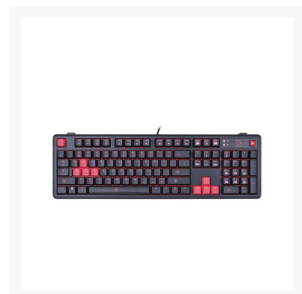

Thermaltake Tt eSPORTS MEKA Pro Cherry MX Red Switches 6 Red Backlight Effect Mechanical Gaming Keyboard

Special Price
\$67.49 was
~~\$89.99~~

Product Images

Short Description

The MEKA PRO Cherry MX keyboard comes in a simplistic durable design packed full of features and functions for the most avid gaming enthusiasts. This includes the use of the latest and highly responsive Cherry MX switches with a 50 million click lifespan, individual per key red backlight illumination with 7 stunning lighting effects to choose from, 4 pre-configured - RTS/FPS/MOBA/MMORPG - game mode lighting zones, 100% anti-ghosting support, and on-the-fly macro recording for ultimate customization of your gameplay settings.

Description

The MEKA PRO Cherry MX keyboard comes in a simplistic durable design packed full of features and functions for the most avid gaming enthusiasts. This includes the use of the latest and highly responsive Cherry MX switches with a 50 million click lifespan, individual per key red backlight illumination with 7 stunning lighting effects to choose from, 4 pre-configured - RTS/FPS/MOBA/MMORPG - game mode lighting zones, 100% anti-ghosting support, and on-the-fly macro recording for ultimate customization of your gameplay settings.

Features

- Genuine Cherry MX Red switches: Precise, responsive and audible mechanical switches rated at 50-Million keystrokes lifespan
- Per-Key Red LED illumination with 6 dynamic light effects: Static, pulse, reactive, ripple, wave & sparkle
- Preconfigured 4 light zones for FPS, MMO, MOBA & RTS game genres
- Full range anti-ghosting, 6-Key & N-Key rollover switchable supported
- On-the-fly macro and profile control