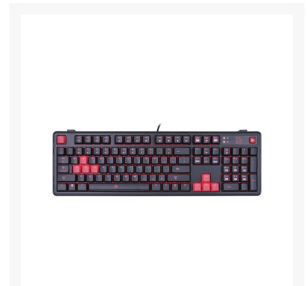

# Thermaltake Tt eSPORTS MEKA Pro Cherry MX Red Switches 6 Red Backlight Effect Mechanical Gaming Keyboard

Special Price  
**\$67.49** was  
**\$89.99**

## Short Description

---

The MEKA PRO Cherry MX keyboard comes in a simplistic durable design packed full of features and functions for the most avid gaming enthusiasts. This includes the use of the latest and highly responsive Cherry MX switches with a 50 million click lifespan, individual per key red backlight illumination with 7 stunning lighting effects to choose from, 4 pre-configured - RTS/FPS/MOBA/MMORPG - game mode lighting zones, 100% anti-ghosting support, and on-the-fly macro recording for ultimate customization of your gameplay settings.

## Description

---

The MEKA PRO Cherry MX keyboard comes in a simplistic durable design packed full of features and functions for the most avid gaming enthusiasts. This includes the use of the latest and highly responsive Cherry MX switches with a 50 million click lifespan, individual per key red backlight illumination with 7 stunning lighting effects to choose from, 4 pre-configured - RTS/FPS/MOBA/MMORPG - game mode lighting zones, 100% anti-ghosting support, and on-the-fly macro recording for ultimate customization of your gameplay settings.

## Features

---

- Genuine Cherry MX Red switches: Precise, responsive and audible mechanical switches rated at 50-Million keystrokes lifespan
- Per-Key Red LED illumination with 6 dynamic light effects: Static, pulse, reactive, ripple, wave & sparkle
- Preconfigured 4 light zones for FPS, MMO, MOBA & RTS game genres
- Full range anti-ghosting, 6-Key & N-Key rollover switchable supported
- On-the-fly macro and profile control