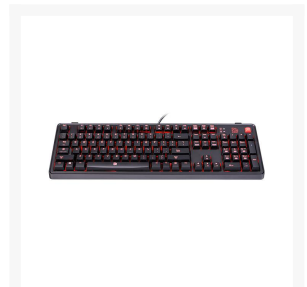

# Thermaltake Tt eSPORTS MEKA Pro Cherry MX Red Switches 6 Red Backlight Effect Mechanical Gaming Keyboard

Special Price  
**\$67.49** was  
**\$89.99**

## Short Description

---

The MEKA PRO Cherry MX keyboard comes in a simplistic durable design packed full of features and functions for the most avid gaming enthusiasts. This includes the use of the latest and highly responsive Cherry MX switches with a 50 million click lifespan, individual per key red backlight illumination with 7 stunning lighting effects to choose from, 4 pre-configured - RTS/FPS/MOBA/MMORPG - game mode lighting zones, 100% anti-ghosting support, and on-the-fly macro recording for ultimate customization of your gameplay settings.

## Description

---

The MEKA PRO Cherry MX keyboard comes in a simplistic durable design packed full of features and functions for the most avid gaming enthusiasts. This includes the use of the latest and highly responsive Cherry MX switches with a 50 million click lifespan, individual per key red backlight illumination with 7 stunning lighting effects to choose from, 4 pre-configured - RTS/FPS/MOBA/MMORPG - game mode lighting zones, 100% anti-ghosting support, and on-the-fly macro recording for ultimate customization of your gameplay settings.

## Features

---

- Genuine Cherry MX Red switches: Precise, responsive and audible mechanical switches rated at 50-Million keystrokes lifespan
- Per-Key Red LED illumination with 6 dynamic light effects: Static, pulse, reactive, ripple, wave & sparkle
- Preconfigured 4 light zones for FPS, MMO, MOBA & RTS game genres
- Full range anti-ghosting, 6-Key & N-Key rollover switchable supported
- On-the-fly macro and profile control