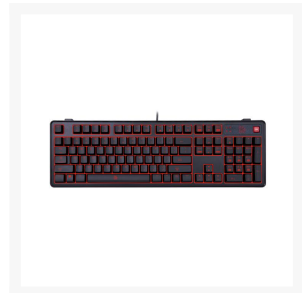

Thermaltake Tt eSPORTS MEKA Pro Cherry MX Red Switches 6 Red Backlight Effect Mechanical Gaming Keyboard

Special Price
\$67.49 was
~~\$89.99~~

Product Images

Short Description

The MEKA PRO Cherry MX keyboard comes in a simplistic durable design packed full of features and functions for the most avid gaming enthusiasts. This includes the use of the latest and highly responsive Cherry MX switches with a 50 million click lifespan, individual per key red backlight illumination with 7 stunning lighting effects to choose from, 4 pre-configured - RTS/FPS/MOBA/MMORPG - game mode lighting zones, 100% anti-ghosting support, and on-the-fly macro recording for ultimate customization of your gameplay settings.

Description

The MEKA PRO Cherry MX keyboard comes in a simplistic durable design packed full of features and functions for the most avid gaming enthusiasts. This includes the use of the latest and highly responsive Cherry MX switches with a 50 million click lifespan, individual per key red backlight illumination with 7 stunning lighting effects to choose from, 4 pre-configured - RTS/FPS/MOBA/MMORPG - game mode lighting zones, 100% anti-ghosting support, and on-the-fly macro recording for ultimate customization of your gameplay settings.

Features

- Genuine Cherry MX Red switches: Precise, responsive and audible mechanical switches rated at 50-Million keystrokes lifespan
- Per-Key Red LED illumination with 6 dynamic light effects: Static, pulse, reactive, ripple, wave & sparkle
- Preconfigured 4 light zones for FPS, MMO, MOBA & RTS game genres
- Full range anti-ghosting, 6-Key & N-Key rollover switchable supported
- On-the-fly macro and profile control