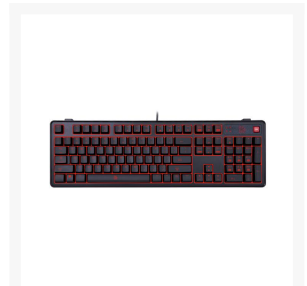

# Thermaltake Tt eSPORTS MEKA Pro Cherry MX Red Switches 6 Red Backlight Effect Mechanical Gaming Keyboard

Special Price  
**\$67.49** was  
**\$89.99**

## Short Description

---

The MEKA PRO Cherry MX keyboard comes in a simplistic durable design packed full of features and functions for the most avid gaming enthusiasts. This includes the use of the latest and highly responsive Cherry MX switches with a 50 million click lifespan, individual per key red backlight illumination with 7 stunning lighting effects to choose from, 4 pre-configured - RTS/FPS/MOBA/MMORPG - game mode lighting zones, 100% anti-ghosting support, and on-the-fly macro recording for ultimate customization of your gameplay settings.

## Features

---

- Genuine Cherry MX Red switches: Precise, responsive and audible mechanical switches rated at 50-Million keystrokes lifespan
- Per-Key Red LED illumination with 6 dynamic light effects: Static, pulse, reactive, ripple, wave & sparkle
- Preconfigured 4 light zones for FPS, MMO, MOBA & RTS game genres
- Full range anti-ghosting, 6-Key & N-Key rollover switchable supported
- On-the-fly macro and profile control